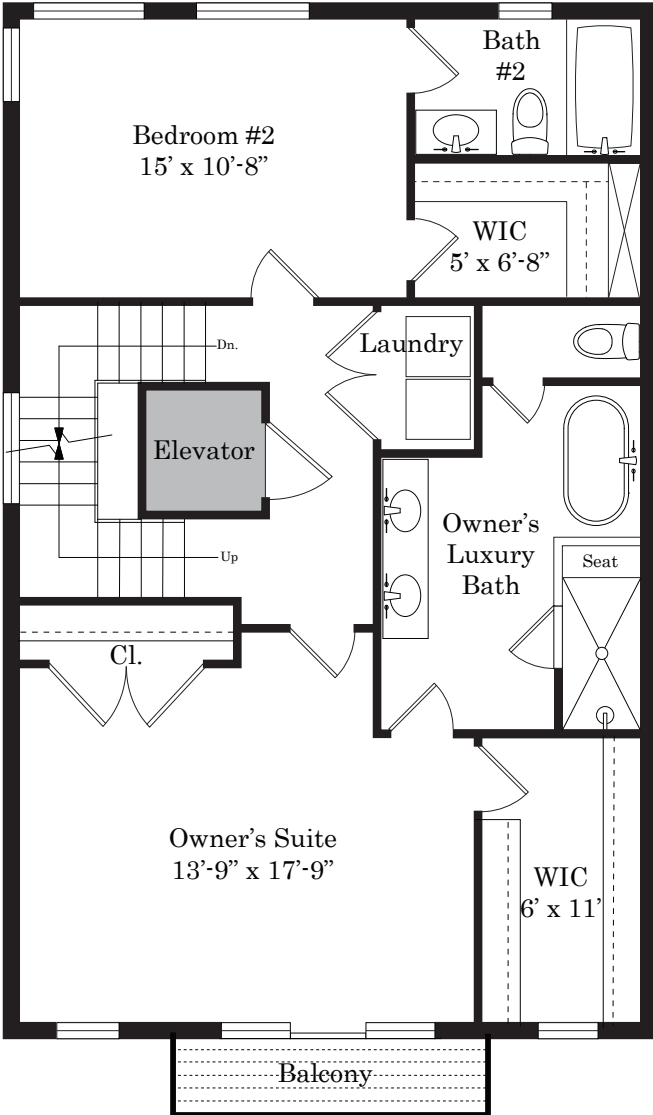

Clear Springs
Court

THE MERCER FLOORPLAN

Homesites 5,7,9, & 11

ENTRY LEVEL

8'-4" Ceiling

LIVING LEVEL

10' Ceiling

THE MERCER FLOORPLAN

Homesites 5,7,9, & 11

BEDROOM LEVEL

9' Ceiling

LOFT

Renderings are for illustration purposes only. Dimensions may vary per plan. Windows vary per home.