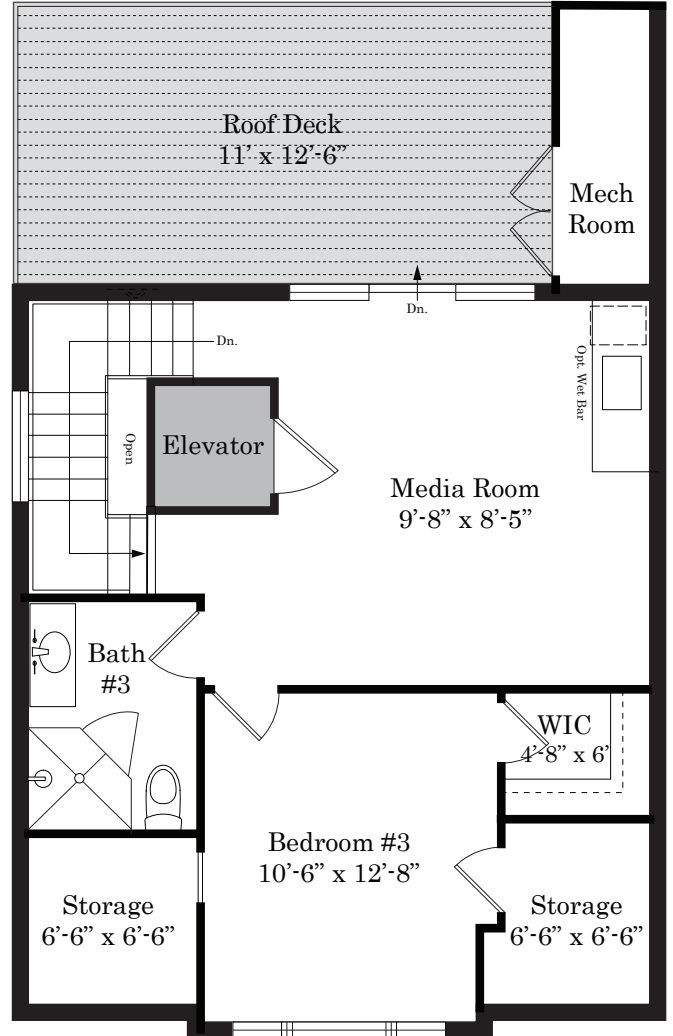

Clear Springs
Court

THE MERCER FLOORPLAN

Homesites 5,7,9, & 11

ENTRY LEVEL

8'-4" Ceiling

LIVING LEVEL

10' Ceiling

THE MERCER FLOORPLAN

Homesites 5,7,9, & 11

BEDROOM LEVEL

9' Ceiling

LOFT

Renderings are for illustration purposes only. Dimensions may vary per plan. Windows vary per home.