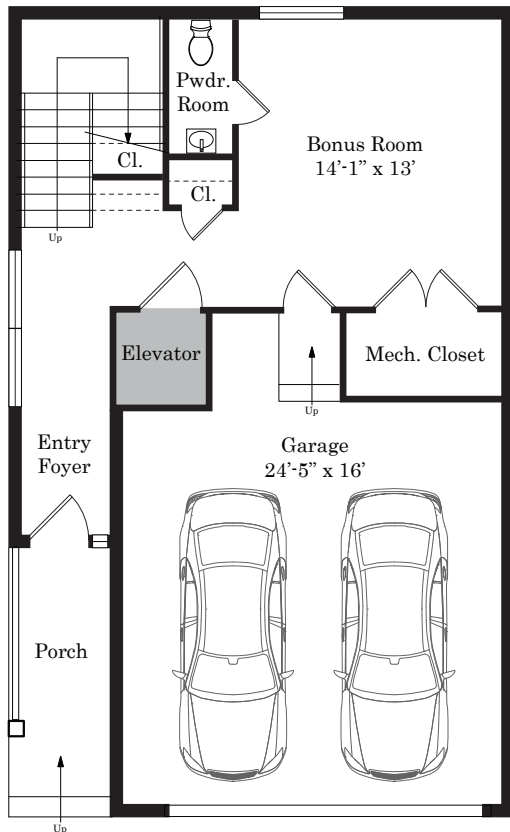

Clear Springs
Court

THE MERCER FLOORPLAN

Homesites 5,7,9, & 11

ENTRY LEVEL

8'-4" Ceiling

LIVING LEVEL

10' Ceiling

THE MERCER FLOORPLAN

Homesites 5,7,9, & 11

BEDROOM LEVEL

9' Ceiling

LOFT

Renderings are for illustration purposes only. Dimensions may vary per plan. Windows vary per home.