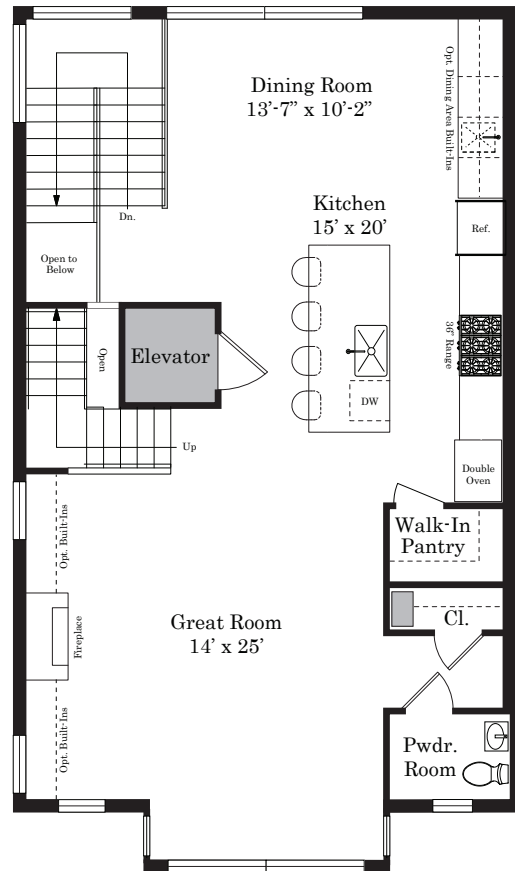

Clear Springs
Court

THE MERCER FLOORPLAN

Homesites 5,7,9, & 11

ENTRY LEVEL

8'-4" Ceiling

LIVING LEVEL

10' Ceiling

THE MERCER FLOORPLAN

Homesites 5,7,9, & 11

BEDROOM LEVEL

9' Ceiling

LOFT

Renderings are for illustration purposes only. Dimensions may vary per plan. Windows vary per home.