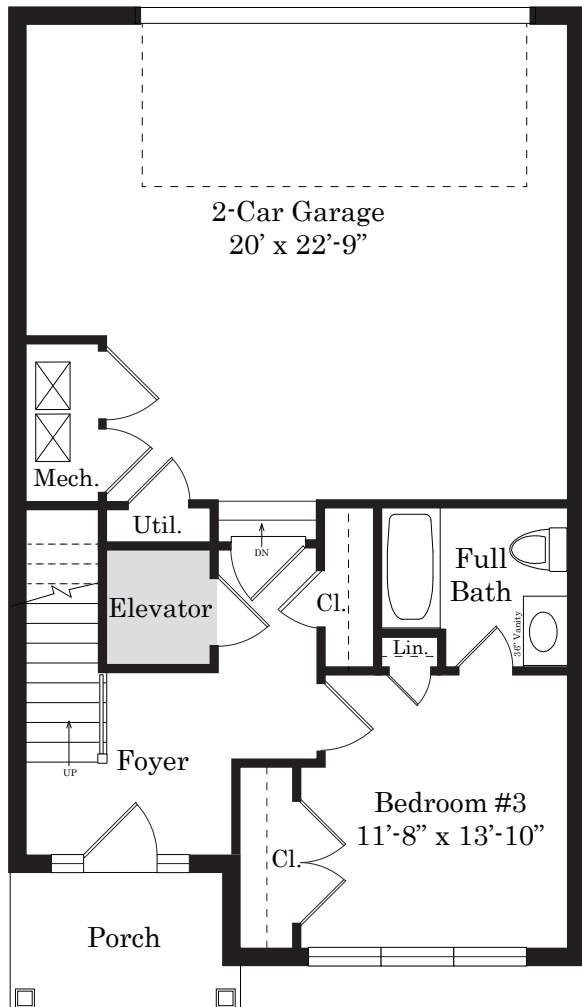

THE TOWNS  
  
**NEWTOWN WALK**  
*AT Ellis Preserve*

**THE McCARTNEY WITH ELEVATOR**

**ENTRY LEVEL**

*9' Ceilings*

**LIVING LEVEL**

*10' Ceilings*

# THE McCARTNEY WITH ELEVATOR

**BEDROOM LEVEL**  
9' Ceilings

**4TH FLOOR  
ROOFTOP TERRACE**  
8' Ceilings

Renderings are for illustration purposes only. Dimensions may vary per plan. Windows vary per home. Optional finished dormers available in select plans.