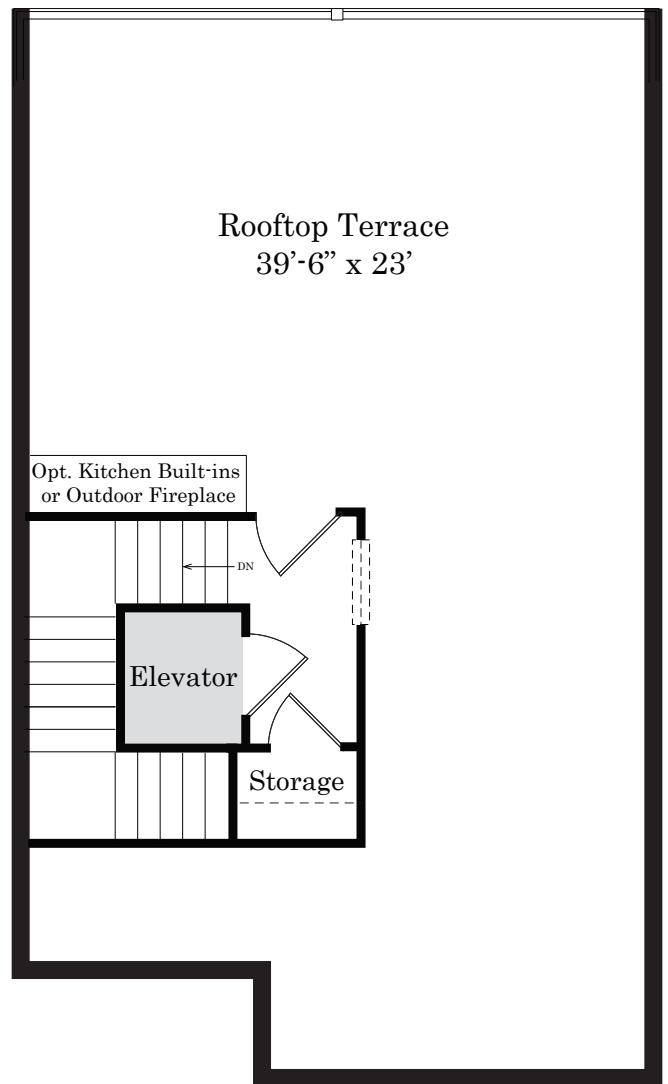

THE TOWNS  
  
**NEWTOWN WALK**  
*AT Ellis Preserve*

**THE McCARTNEY WITH ELEVATOR**

**ENTRY LEVEL**

*9' Ceilings*

**LIVING LEVEL**

*10' Ceilings*

# THE McCARTNEY WITH ELEVATOR

**BEDROOM LEVEL**  
9' Ceilings

**4TH FLOOR  
ROOFTOP TERRACE**  
8' Ceilings

Renderings are for illustration purposes only. Dimensions may vary per plan. Windows vary per home. Optional finished dormers available in select plans.