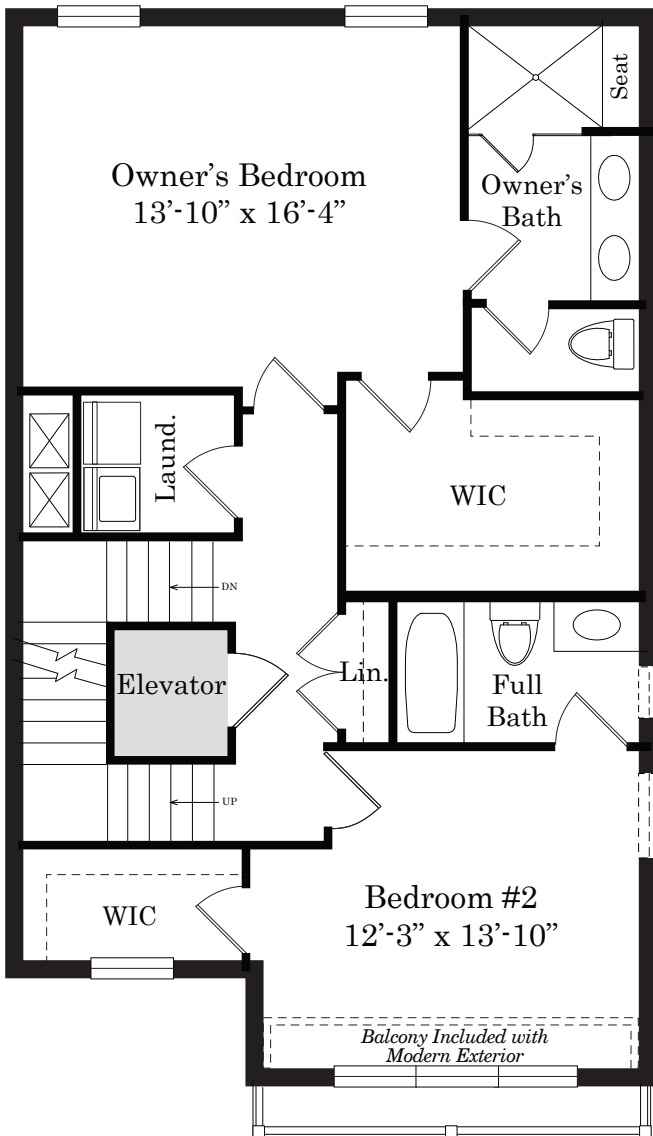

THE TOWNS  
  
**NEWTOWN WALK**  
*AT Ellis Preserve*

**THE McCARTNEY WITH ELEVATOR**

**ENTRY LEVEL**

*9' Ceilings*

**LIVING LEVEL**

*10' Ceilings*

# THE McCARTNEY WITH ELEVATOR

**BEDROOM LEVEL**  
9' Ceilings

**4TH FLOOR  
ROOFTOP TERRACE**  
8' Ceilings

Renderings are for illustration purposes only. Dimensions may vary per plan. Windows vary per home. Optional finished dormers available in select plans.