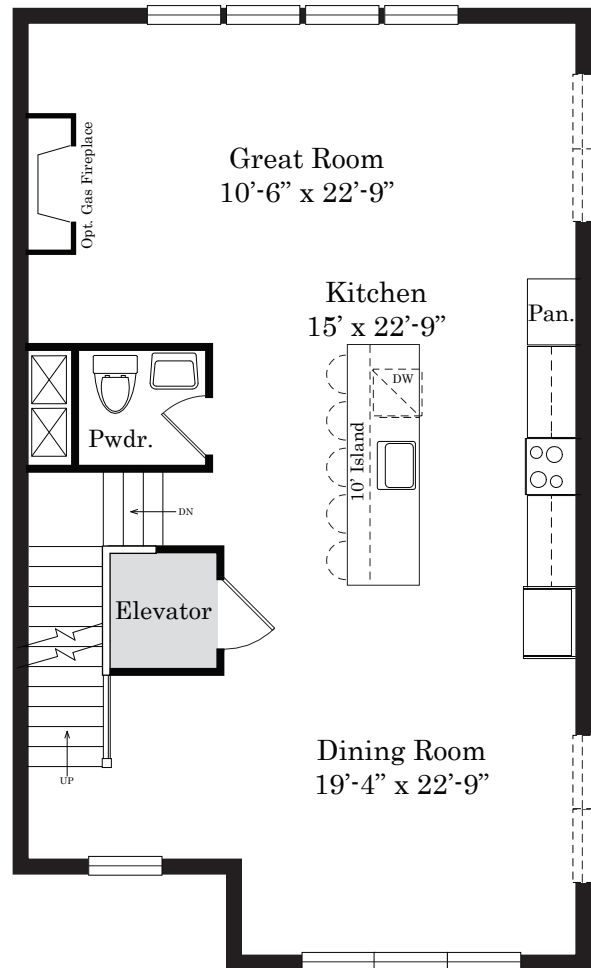

THE TOWNS  
  
**NEWTOWN WALK**  
*AT Ellis Preserve*

**THE McCARTNEY WITH ELEVATOR**

**ENTRY LEVEL**

*9' Ceilings*

**LIVING LEVEL**

*10' Ceilings*

# THE McCARTNEY WITH ELEVATOR

**BEDROOM LEVEL**  
9' Ceilings

**4TH FLOOR  
ROOFTOP TERRACE**  
8' Ceilings

Renderings are for illustration purposes only. Dimensions may vary per plan. Windows vary per home. Optional finished dormers available in select plans.