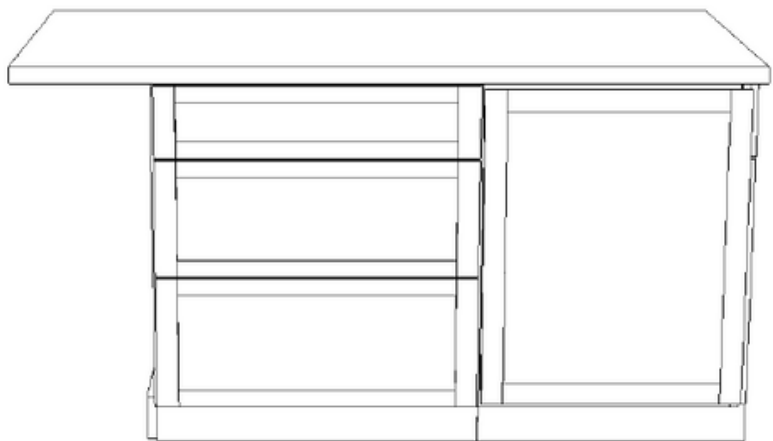

Summit 12"
Smoothtop Electric Cooktop 2 Burner

30" GE Profile
Over The Range Convection Microwave

18" GE Profile Built In Dishwasher

30" GE Counter Depth
Refrigerator

24" GE Washer/Electric Dryer

Homesite 6 | Kitchen Layout