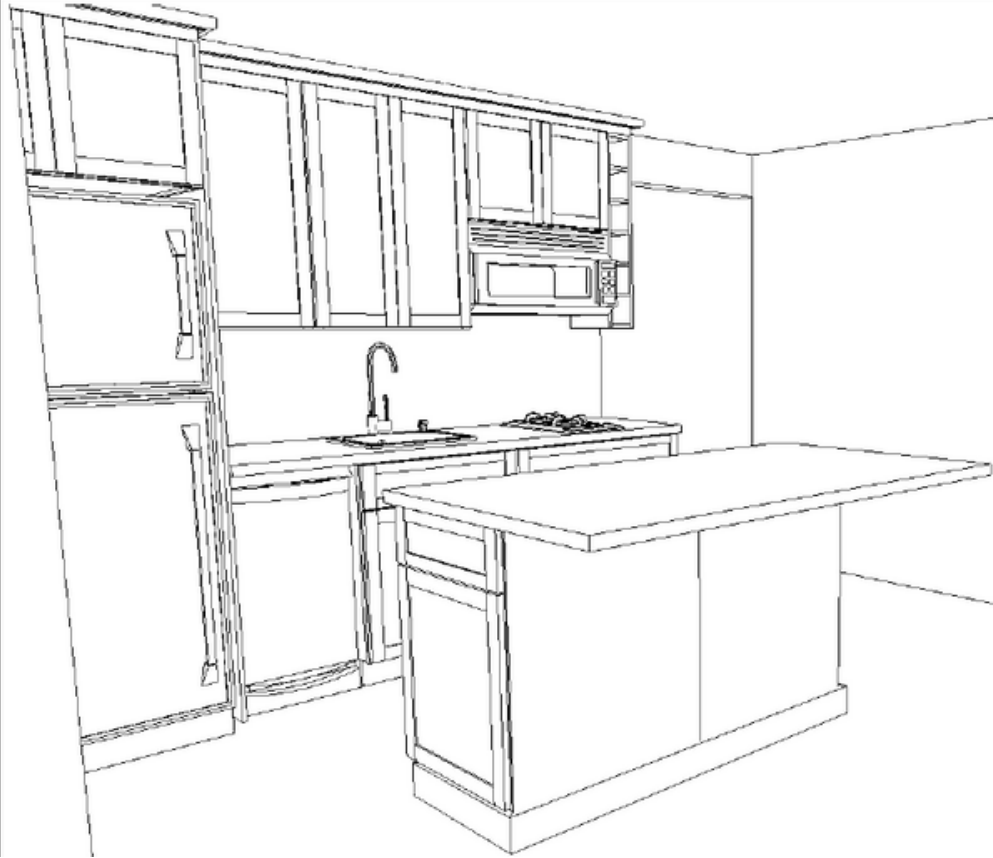

Summit 12"
Smoothtop Electric Cooktop 2 Burner

30" GE Profile
Over The Range Convection Microwave

18" GE Profile Built In Dishwasher

30" GE Counter Depth
Refrigerator

24" GE Washer/Electric Dryer

Homesite 6 | Kitchen Layout