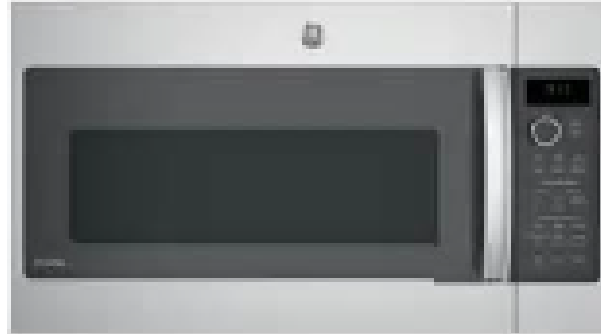

Stainless Steel Undermount Sink

Mission White Kitchen Cabinetry

LVP Polaris Plus;
Oceanfront

Nagara White Glossy
backsplash tile
horizontal stacked

Calacatta Classique Quartz
Kitchen Countertop

Homesite 6 | Kitchen Appliances

Summit 12"
Smoothtop Electric Cooktop 2 Burner

30" GE Profile
Over The Range Convection Microwave

18" GE Profile Built In Dishwasher

30" GE Counter Depth
Refrigerator

24" GE Washer/Electric Dryer

Homesite 6 | Kitchen Layout

Homesite 6 | Bathroom

Gibson Chrome Fixtures

Gibson Chrome 4" centerset faucets

Chrome Bath Accessories

Sterling Elongated
Comfort Height White Toilet

Mission Gray Vanity

Arctic White Quartz Countertop with
white rectangle sink