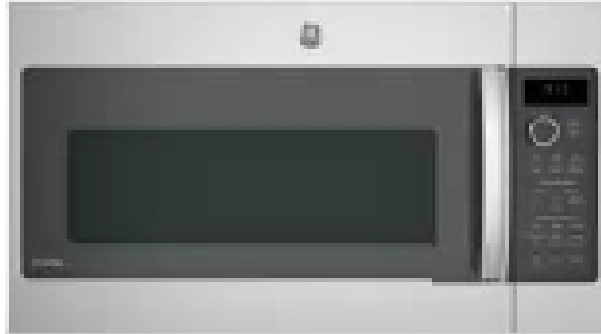

Kohler Strive
Stainless Steel
Undermount Sink

Avalon Arctic White
Kitchen Cabinets

Kingston Oak; Renaissance
Engineered Hardwood Floor

Cambria Britannica Quartz
Kitchen Countertop and Backsplash

Homesite 16 | Kitchen Appliances

Summit 12"
Smoothtop Electric Cooktop 2 Burner

30" GE Profile
Over The Range Convection Microwave

18" GE Profile Built In Dishwasher

30" GE Counter Depth
Refrigerator/

24" GE Washer/Electric Dryer

Homesite 16 | Kitchen Layout

Homesite 16 | Bathroom

Cia Chrome Fixtures
Magnetix Shower head

Cia Chrome
8" widespread faucet

Avalon Arctic White Vanity

Calacatta Miraggio Quartz Countertop
with white rectangle sink

Chrome Bath Accessories