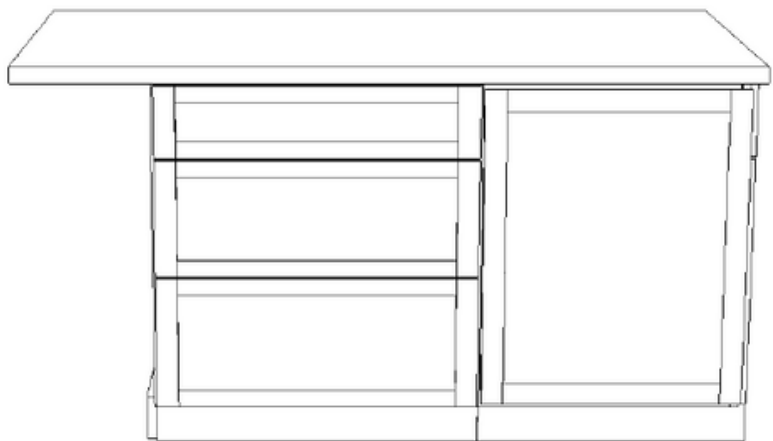

Summit 12"
Smoothtop Electric Cooktop 2 Burner

30" GE Profile
Over The Range Convection Microwave

18" GE Profile Built In Dishwasher

30" GE Counter Depth
Refrigerator/

24" GE Washer/Electric Dryer

Homesite 16 | Kitchen Layout