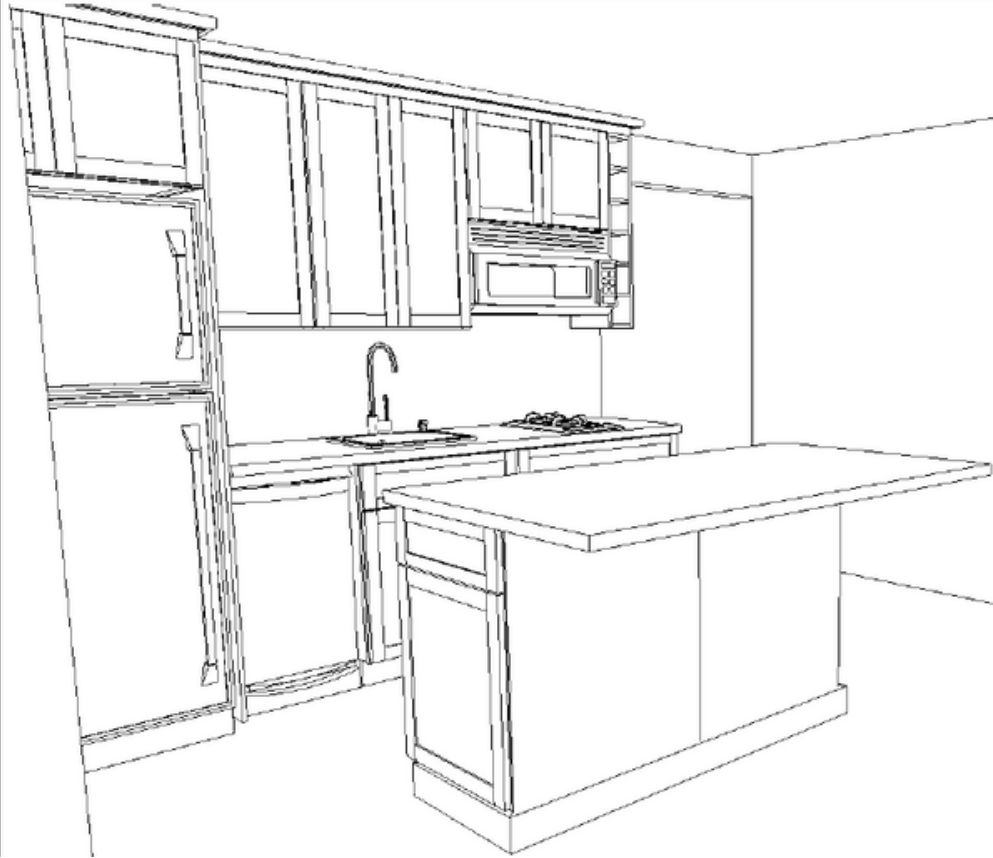

Summit 12"
Smoothtop Electric Cooktop 2 Burner

30" GE Profile
Over The Range Convection Microwave

18" GE Profile Built In Dishwasher

30" GE Counter Depth
Refrigerator/

24" GE Washer/Electric Dryer

Homesite 16 | Kitchen Layout