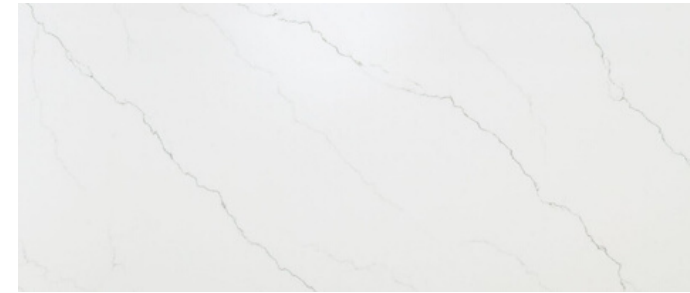

Homesite 16 | Bathroom

Cia Chrome Fixtures
Magnetix Shower head

Cia Chrome
8" widespread faucet

Avalon Arctic White Vanity

Calacatta Miraggio Quartz Countertop
with white rectangle sink

Chrome Bath Accessories

Vanity Light

Kohler Memoirs Stately
One Piece Elongated White Toilet

Hudson Due 2" Hex
Bathroom Floor Tile

Hudson Due 1" Hex
Shower Floor Tile and Niche

Kinetic White Glossy Mosaic
Shower Wall Tile

Homesite 16 | Other Features