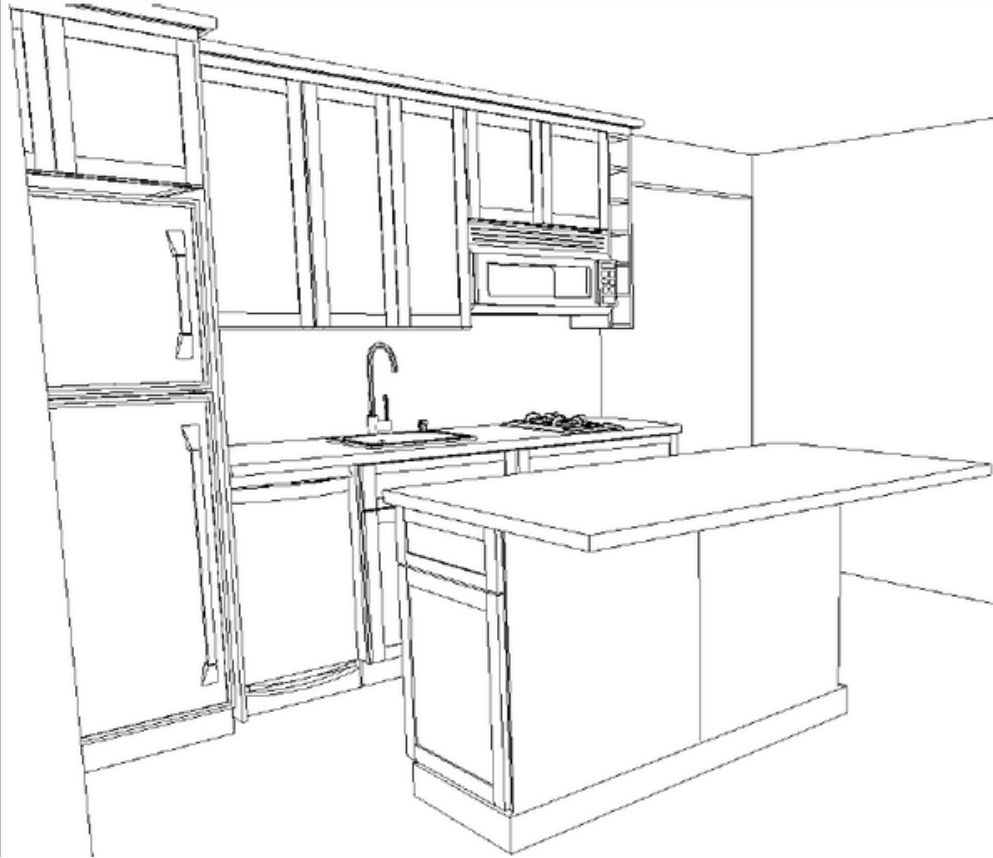

Homesite 14 | Kitchen Layout