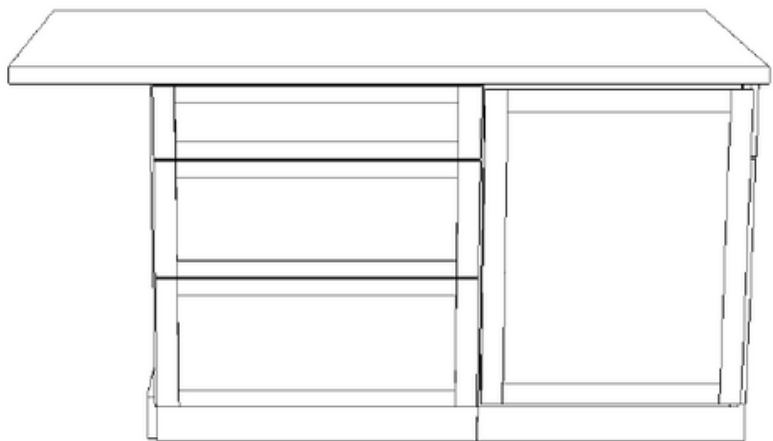

Homesite 14 | Kitchen Layout