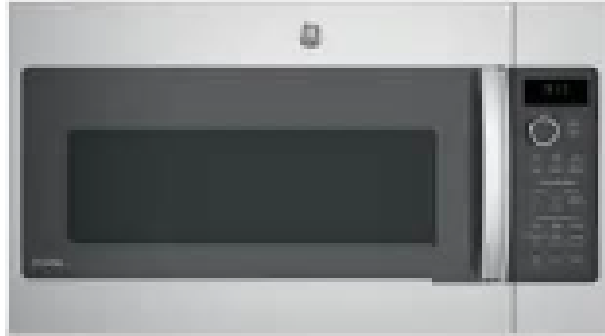

Kohler Strive
Stainless Steel
Undermount Sink

Avalon Arctic Kitchen
Upper Cabinets

Avalon Blue Kitchen
Base Cabinet & Island

Kingston Oak; Renaissance
Engineered Hardwood Floor

Calacatta Miraggio Quartz
Kitchen Countertop and Backsplash

Homesite 14 | Kitchen Appliances

Summit 12"
Smoothtop Electric Cooktop 2 Burner

30" GE Profile
Over The Range Convection Microwave

18" GE Profile Built In Dishwasher

30" GE Counter Depth
Refrigerator

24" GE Washer/Electric Dryer

Homesite 14 | Kitchen Layout

Homesite 14 | Bathroom

Cia Chrome Fixtures
Magnetix Shower head

Cia Chrome
8" widespread faucet

Avalon Arctic Vanity

Calacatta Miraggio Quartz Countertop
with white rectangle sink