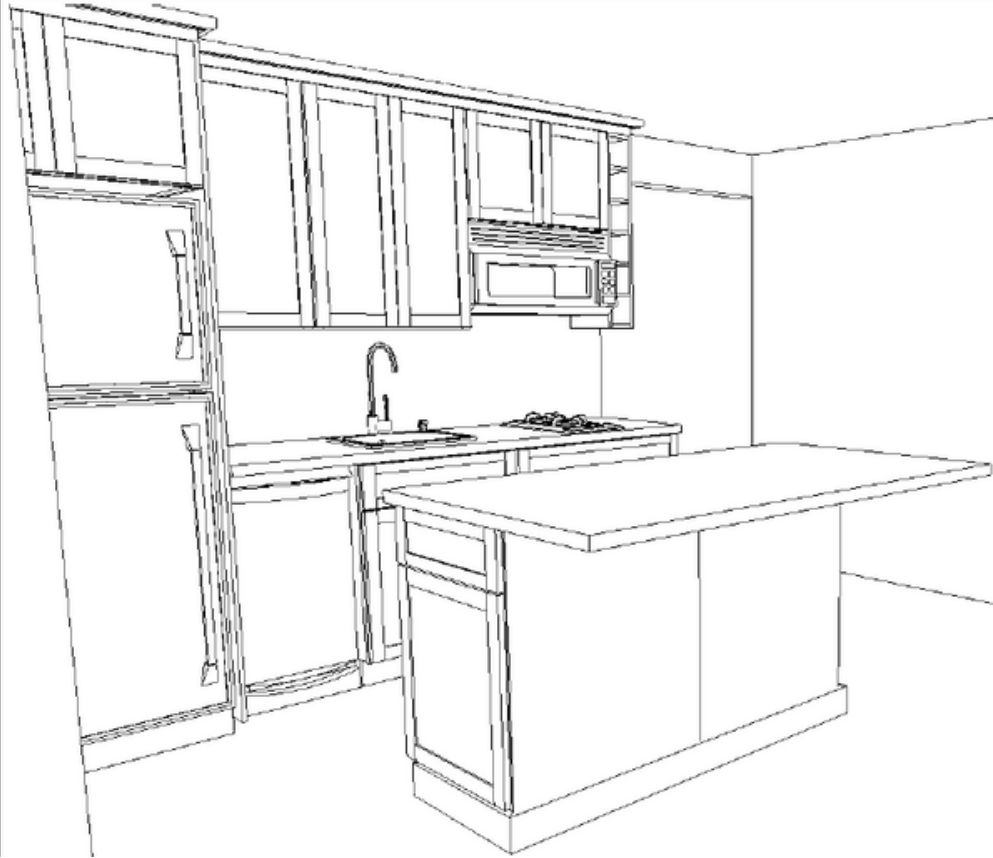

Homesite 13 | Kitchen Layout