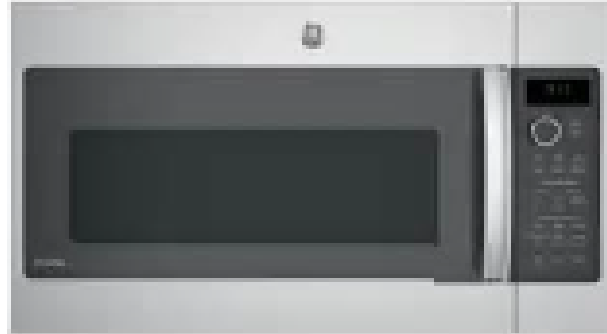

Kohler Strive
Stainless Steel
Undermount Sink

Avalon Arctic Kitchen
Upper Cabinets

Avalon Blue Kitchen
Base Cabinets & Island

Kingston Oak; Renaissance
Engineered Hardwood Floor

Calacatta Miraggio Quartz
Kitchen Countertop and Backsplash

Homesite 13 | Kitchen Appliances

Summit 12"
Smoothtop Electric Cooktop 2 Burner

30" GE Profile
Over The Range Convection Microwave

18" GE Profile Built In Dishwasher

30" GE Counter Depth
Refrigerator

24" GE Washer/Electric Dryer

Homesite 13 | Kitchen Layout

Homesite 13 | Bathroom

Cia Chrome Fixtures
Magnetix Shower head

Cia Chrome
8" widespread faucet

Chrome Bath Accessories

Avalon Blue Vanity

Premium Plus White Quartz
Countertop with white rectangle sink