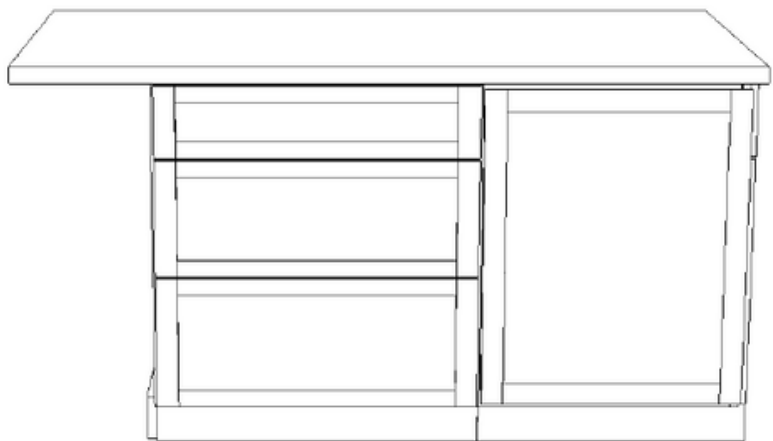

Homesite 13 | Kitchen Layout