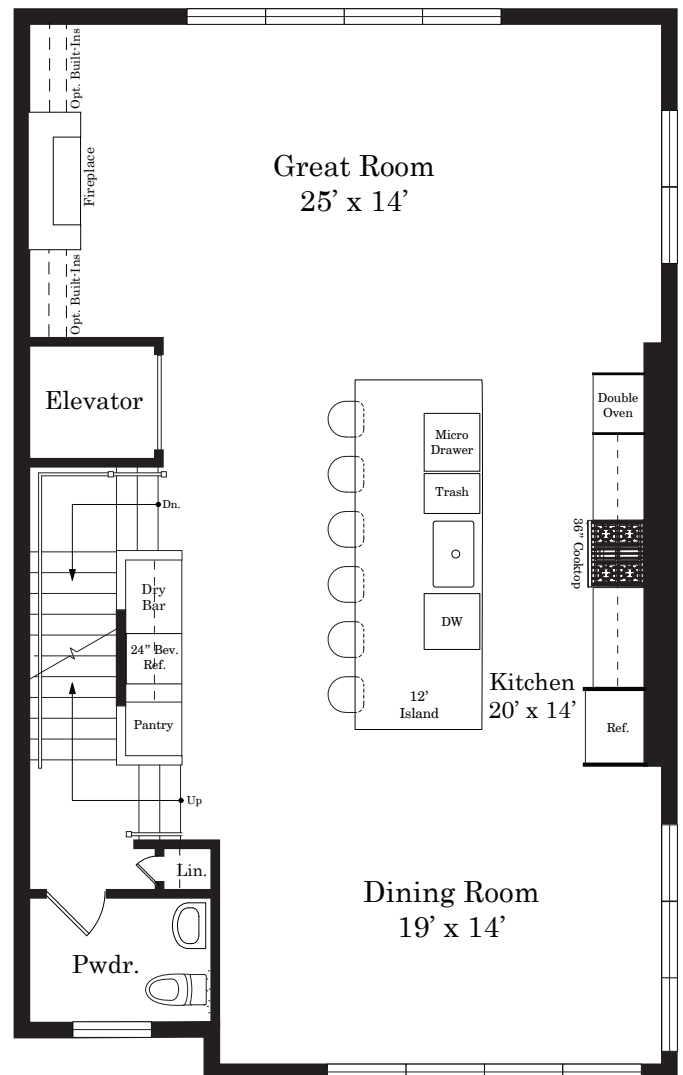

BROWNSTONES *at Berkley*

HOMESITE #2 • RIGHT END HOME

LOWER LEVEL

LIVING LEVEL

HOMESITE #2

BEDROOM LEVEL

LOFT

Renderings are for illustration purposes only. Dimensions may vary per plan. Windows vary per home. Optional finished dormers available in select plans.