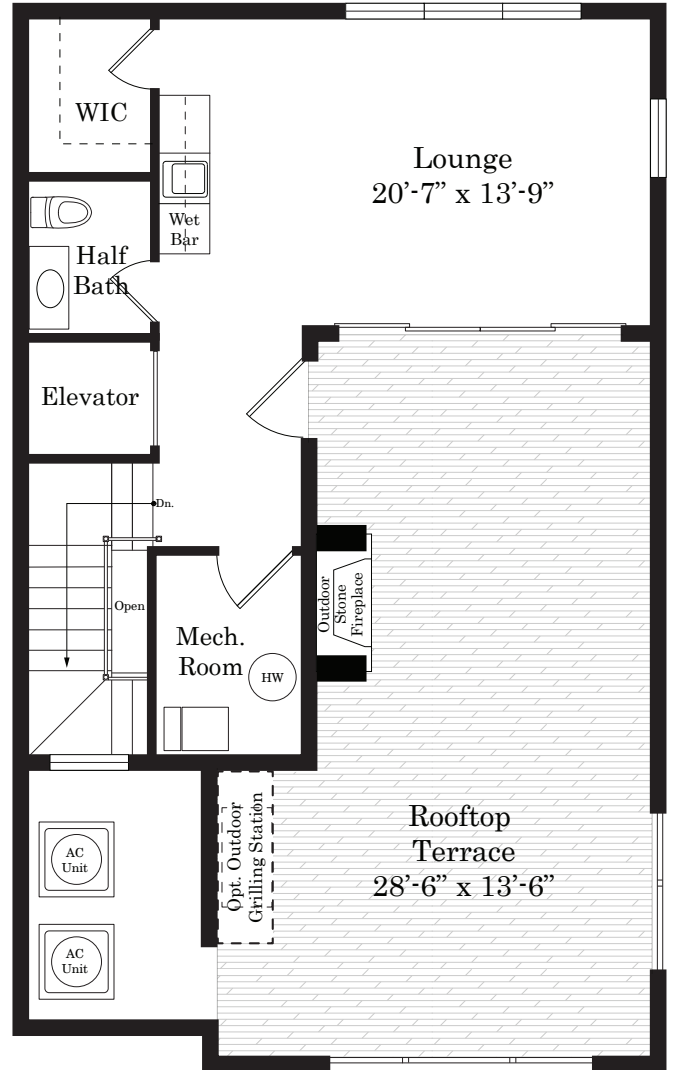

BROWNSTONES *at Berkley*

HOMESITE #2 • RIGHT END HOME

LOWER LEVEL

LIVING LEVEL

HOMESITE #2

BEDROOM LEVEL

LOFT

Renderings are for illustration purposes only. Dimensions may vary per plan. Windows vary per home. Optional finished dormers available in select plans.