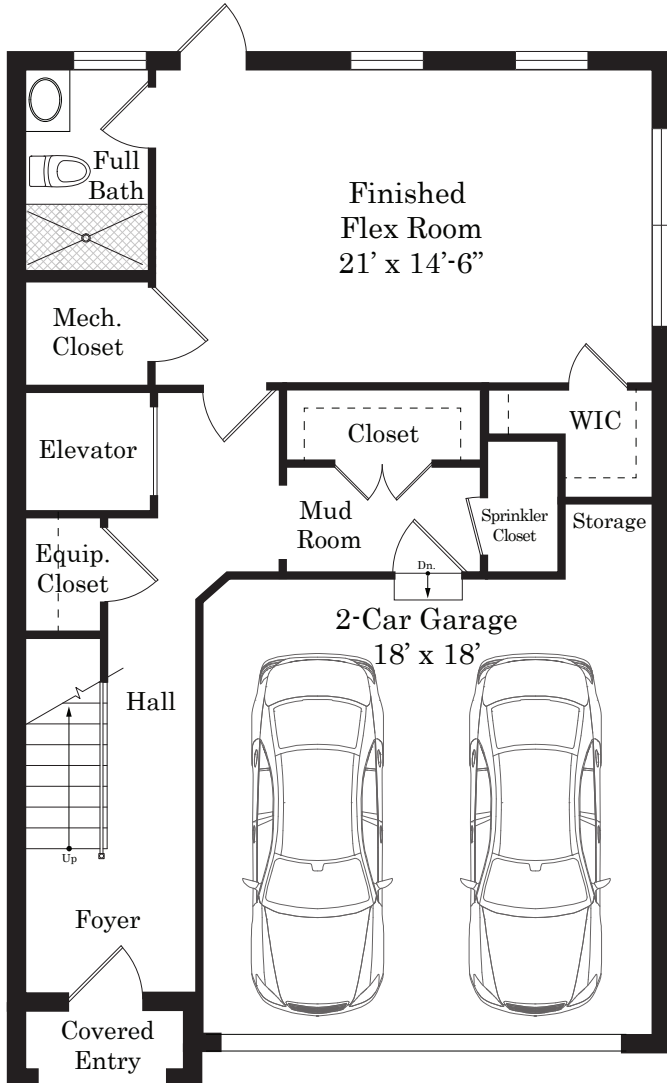

BROWNSTONES *at Berkley*

HOMESITE #2 • RIGHT END HOME

LOWER LEVEL

LIVING LEVEL

HOMESITE #2

BEDROOM LEVEL

LOFT

Renderings are for illustration purposes only. Dimensions may vary per plan. Windows vary per home. Optional finished dormers available in select plans.