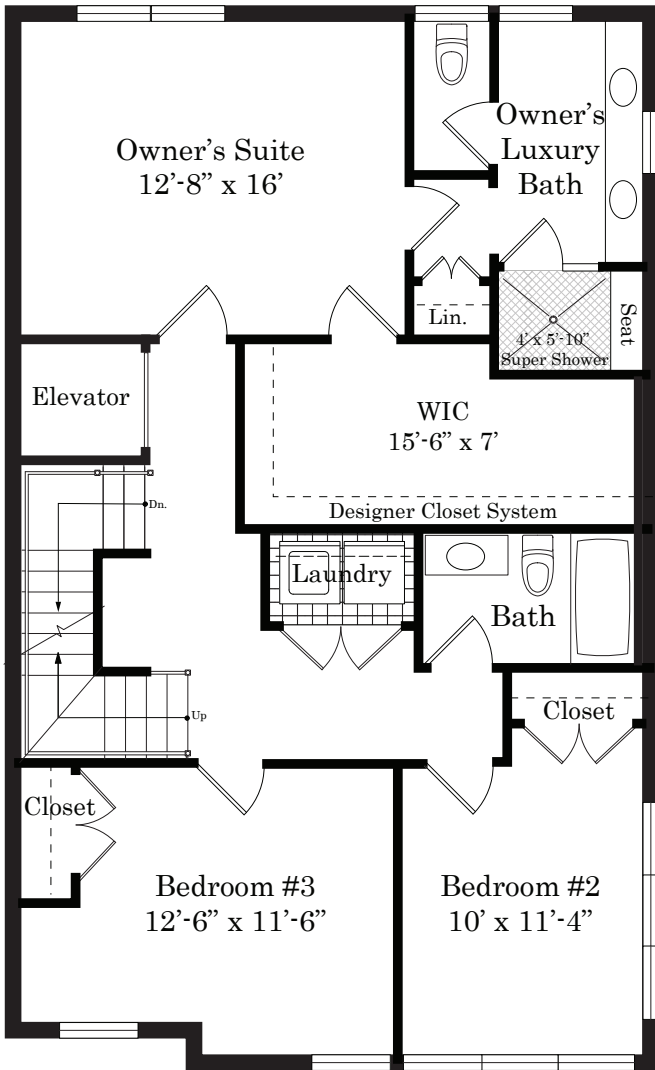

BROWNSTONES *at Berkley*

HOMESITE #2 • RIGHT END HOME

LOWER LEVEL

LIVING LEVEL

HOMESITE #2

BEDROOM LEVEL

LOFT

Renderings are for illustration purposes only. Dimensions may vary per plan. Windows vary per home. Optional finished dormers available in select plans.