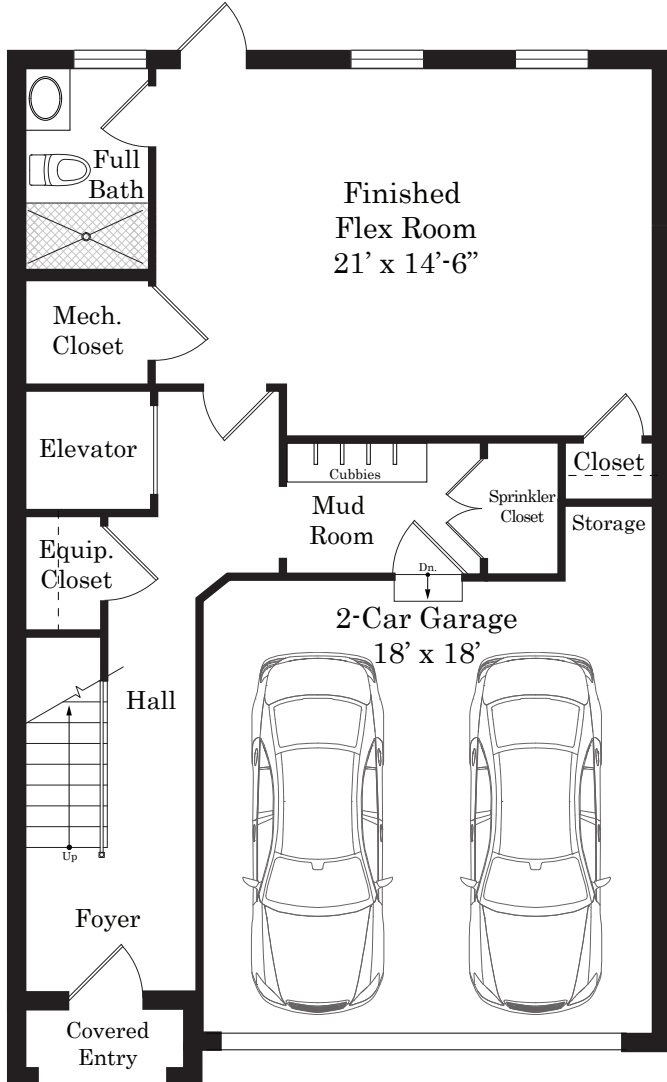

BROWNSTONES *at Berkley*

HOMESITE #4

LOWER LEVEL

LIVING LEVEL

HOMESITE #4

BEDROOM LEVEL

LOFT

Renderings are for illustration purposes only. Dimensions may vary per plan. Windows vary per home. Optional finished dormers available in select plans.