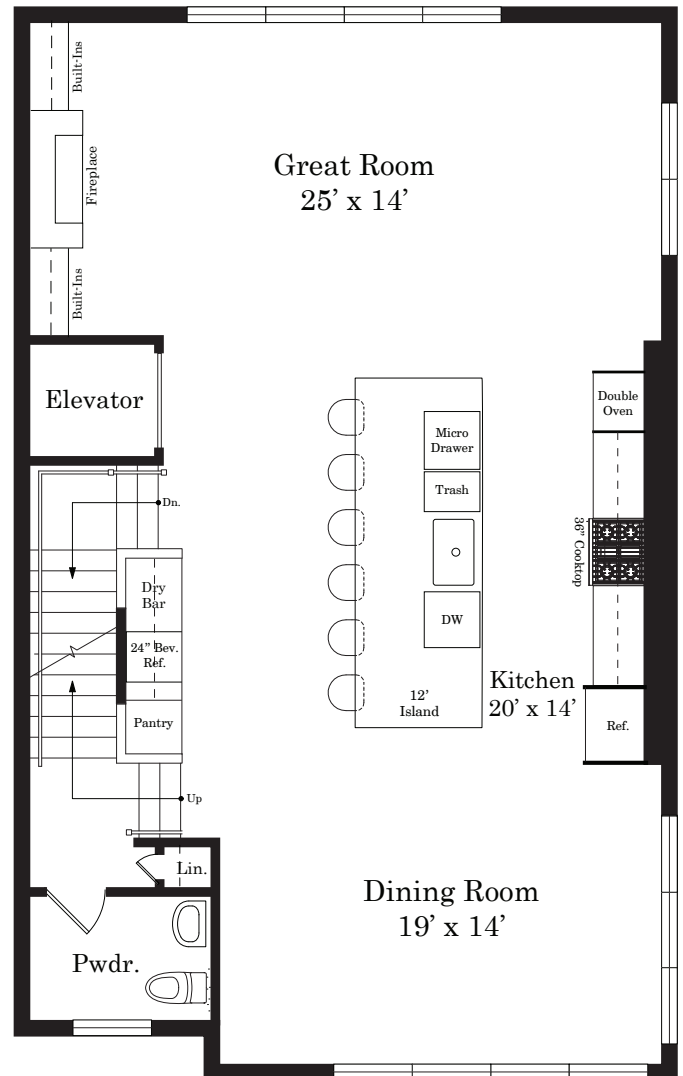

BROWNSTONES *at Berkley*

HOMESITE #7 • RIGHT END HOME

LOWER LEVEL
8'6" ft. Ceilings

LIVING LEVEL
9'10" ft. Ceilings

HOMESITE #7

BEDROOM LEVEL 8' 4" ft. Ceilings

LOFT 8 ft. Ceilings

Renderings are for illustration purposes only. Dimensions may vary per plan. Windows vary per home. Optional finished dormers available in select plans.