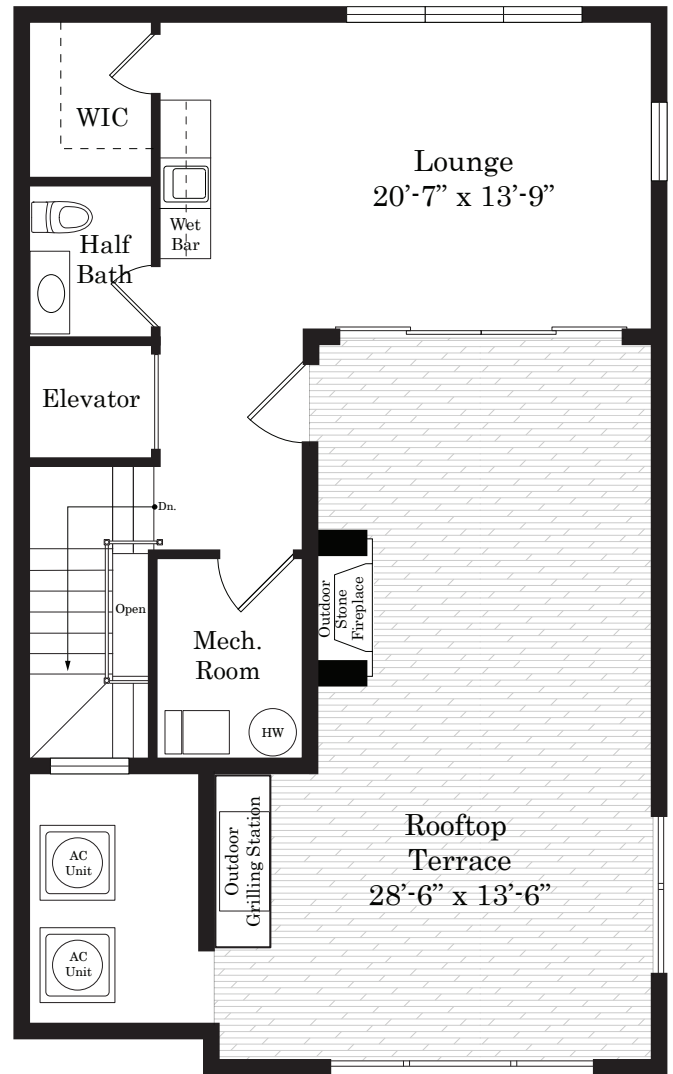

BROWNSTONES *at Berkley*

HOMESITE #7 • RIGHT END HOME

LOWER LEVEL
8'6" ft. Ceilings

LIVING LEVEL
9'10" ft. Ceilings

HOMESITE #7

BEDROOM LEVEL 8' 4" ft. Ceilings

LOFT 8 ft. Ceilings

Renderings are for illustration purposes only. Dimensions may vary per plan. Windows vary per home. Optional finished dormers available in select plans.