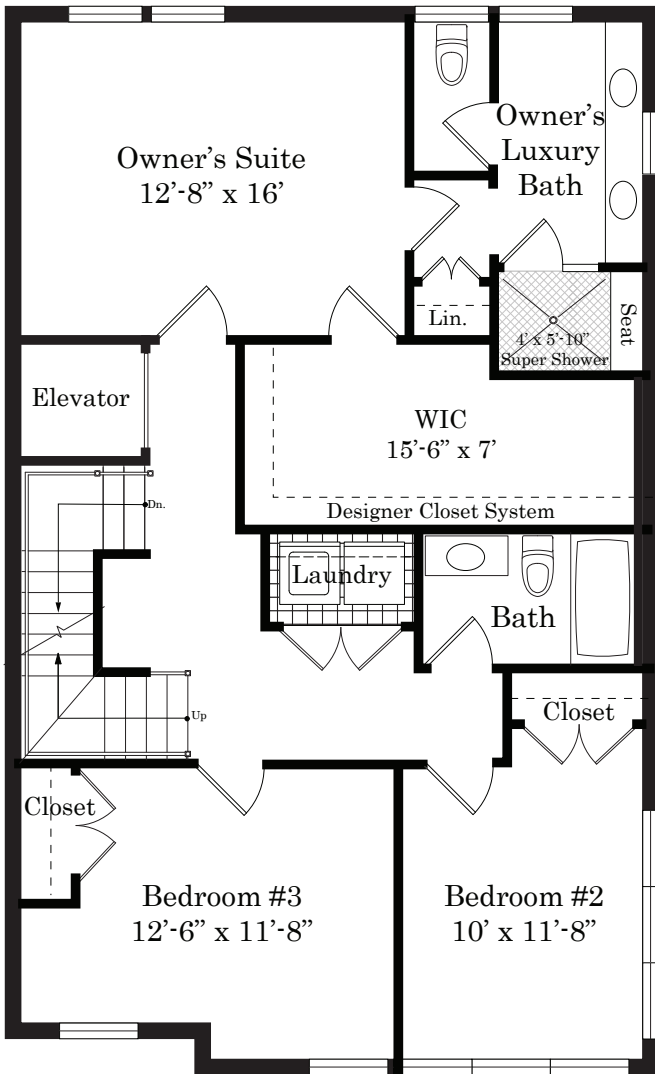

BROWNSTONES *at Berkley*

HOMESITE #7 • RIGHT END HOME

LOWER LEVEL
8'6" ft. Ceilings

LIVING LEVEL
9'10" ft. Ceilings

HOMESITE #7

BEDROOM LEVEL 8' 4" ft. Ceilings

LOFT 8 ft. Ceilings

Renderings are for illustration purposes only. Dimensions may vary per plan. Windows vary per home. Optional finished dormers available in select plans.