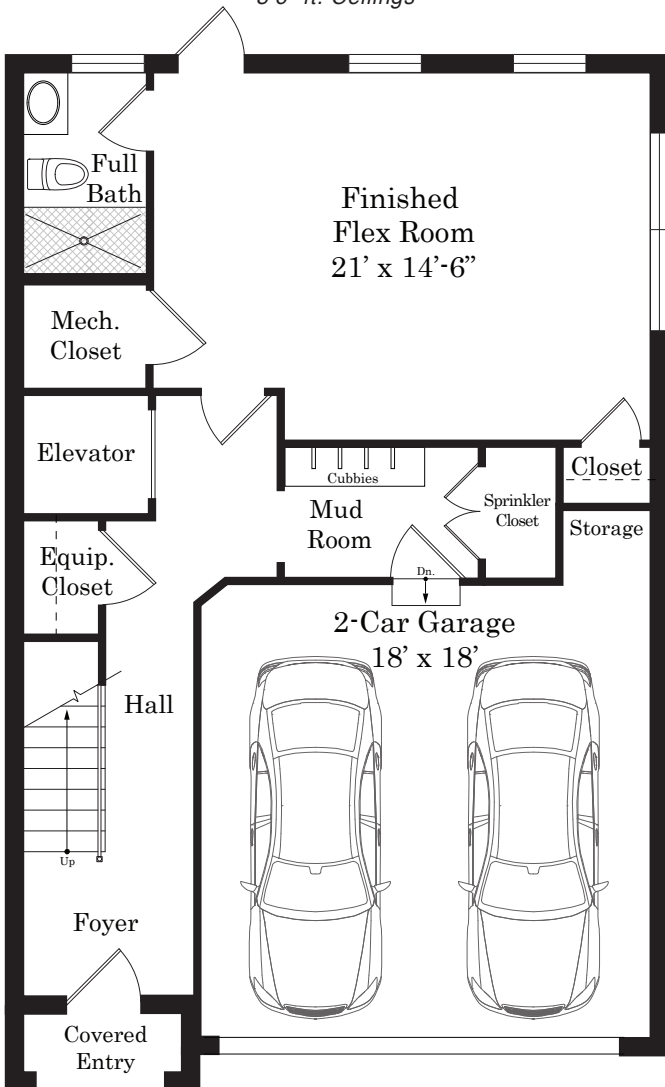

BROWNSTONES *at Berkley*

HOMESITE #7 • RIGHT END HOME

LOWER LEVEL
8'6" ft. Ceilings

LIVING LEVEL
9'10" ft. Ceilings

HOMESITE #7

BEDROOM LEVEL 8' 4" ft. Ceilings

LOFT 8 ft. Ceilings

Renderings are for illustration purposes only. Dimensions may vary per plan. Windows vary per home. Optional finished dormers available in select plans.