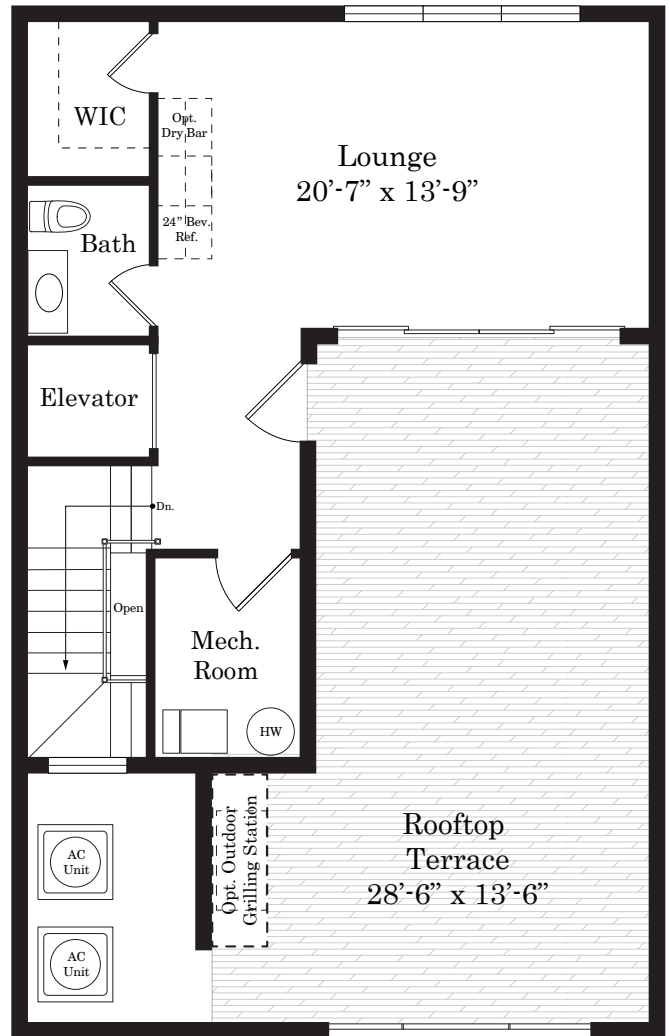

BROWNSTONES at Berkley

HOMESITE #4

LOWER LEVEL
8'6" ft. Ceilings

LIVING LEVEL
9'10" ft. Ceilings

HOMESITE #4

BEDROOM LEVEL 8' 4" ft. Ceilings

LOFT 8 ft. Ceilings

Renderings are for illustration purposes only. Dimensions may vary per plan. Windows vary per home. Optional finished dormers available in select plans.