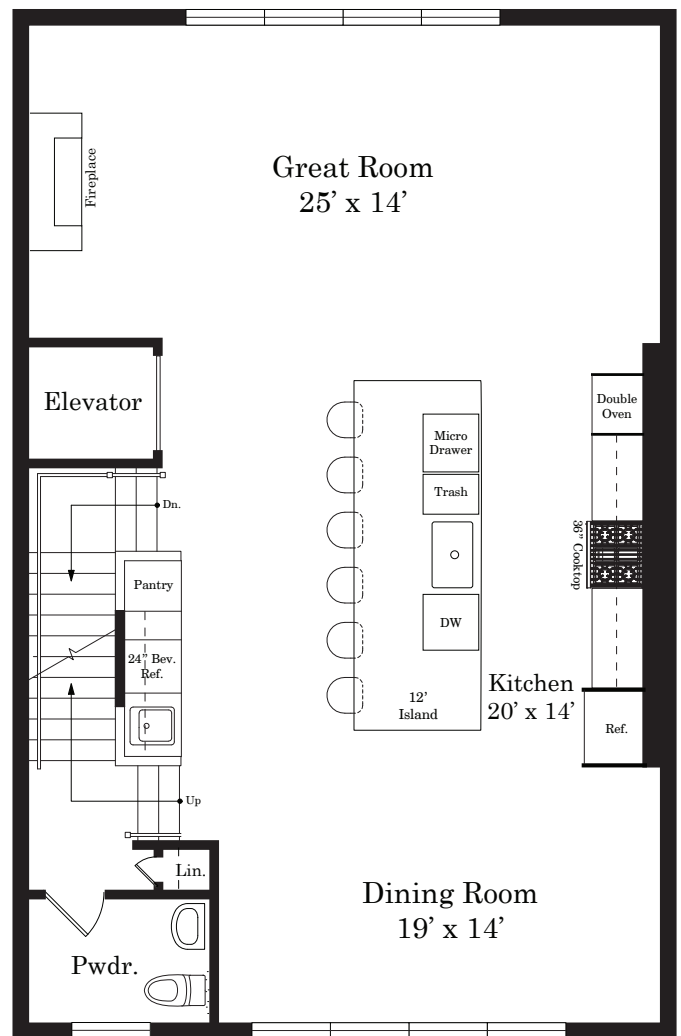

BROWNSTONES at Berkley

HOMESITE #4

LOWER LEVEL
8'6" ft. Ceilings

LIVING LEVEL
9'10" ft. Ceilings

HOMESITE #4

BEDROOM LEVEL 8' 4" ft. Ceilings

LOFT 8 ft. Ceilings

Renderings are for illustration purposes only. Dimensions may vary per plan. Windows vary per home. Optional finished dormers available in select plans.