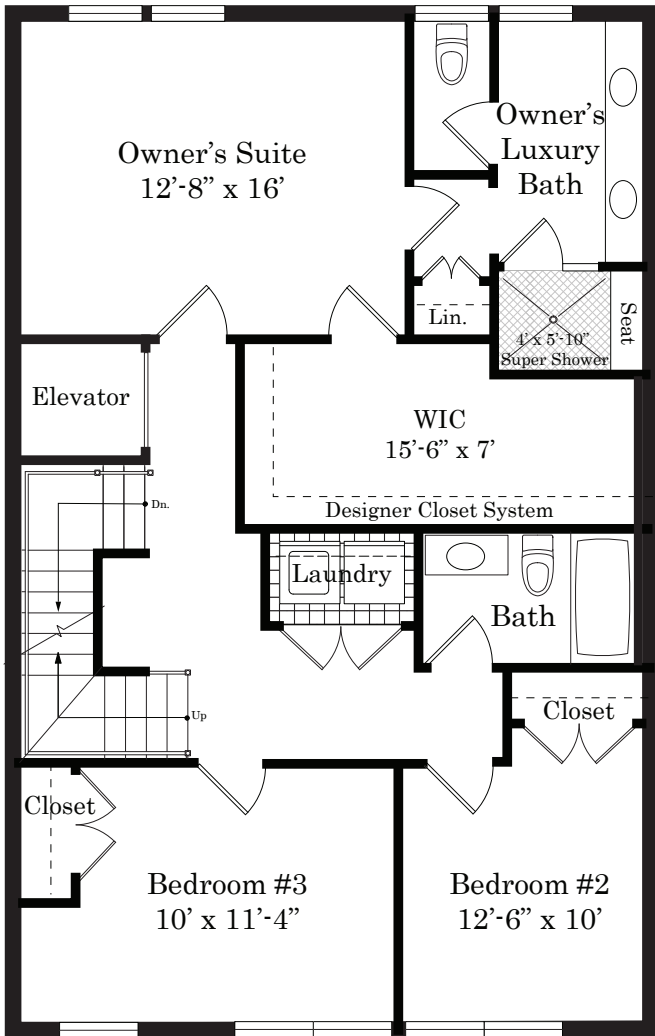

BROWNSTONES at Berkley

HOMESITE #4

LOWER LEVEL
8'6" ft. Ceilings

LIVING LEVEL
9'10" ft. Ceilings

HOMESITE #4

BEDROOM LEVEL 8' 4" ft. Ceilings

LOFT 8 ft. Ceilings

Renderings are for illustration purposes only. Dimensions may vary per plan. Windows vary per home. Optional finished dormers available in select plans.