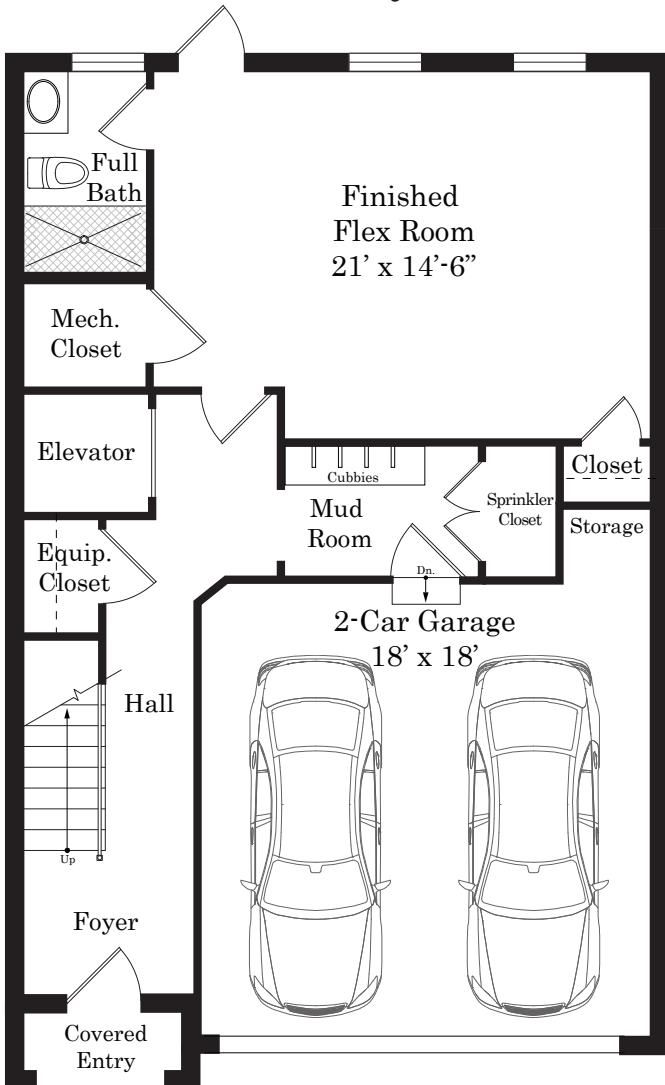

BROWNSTONES at Berkley

HOMESITE #4

LOWER LEVEL
8'6" ft. Ceilings

LIVING LEVEL
9'10" ft. Ceilings

HOMESITE #4

BEDROOM LEVEL 8' 4" ft. Ceilings

LOFT 8 ft. Ceilings

Renderings are for illustration purposes only. Dimensions may vary per plan. Windows vary per home. Optional finished dormers available in select plans.