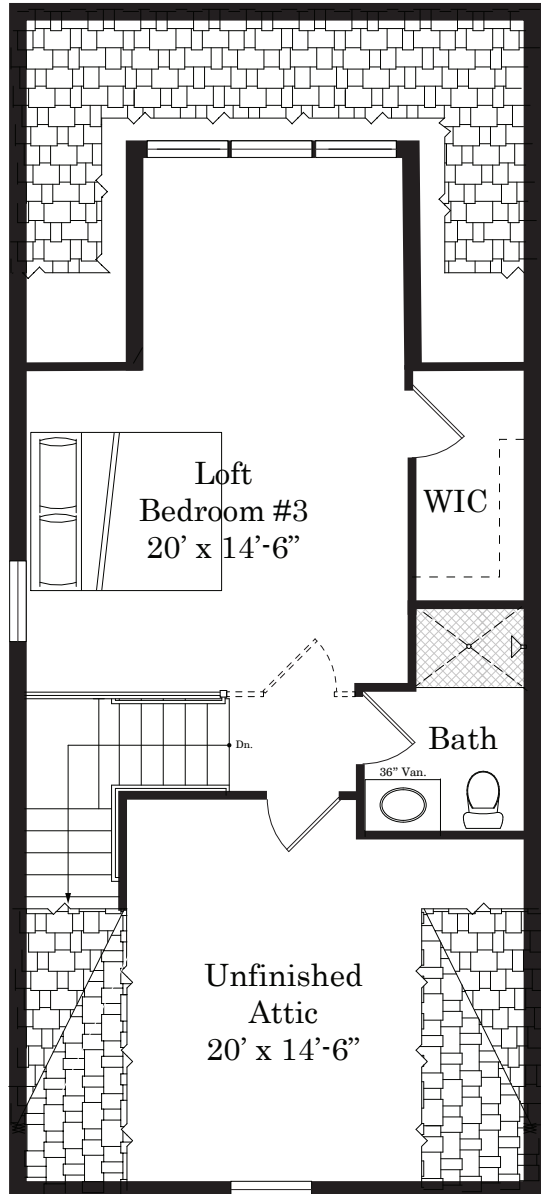

ROCKWELL ON ABERDEEN

THE BRENTWOOD HOMESITE #1

LOWER LEVEL

9 ft. Ceilings

LIVING LEVEL

10 ft. Ceilings

THE BRENTWOOD

HOMESITE #1

BEDROOM LEVEL

9 ft. Ceilings

LOFT

8 ft. Ceilings

Renderings are for illustration purposes only. Dimensions may vary per plan. Windows vary per home. Optional finished dormers available in select plans.