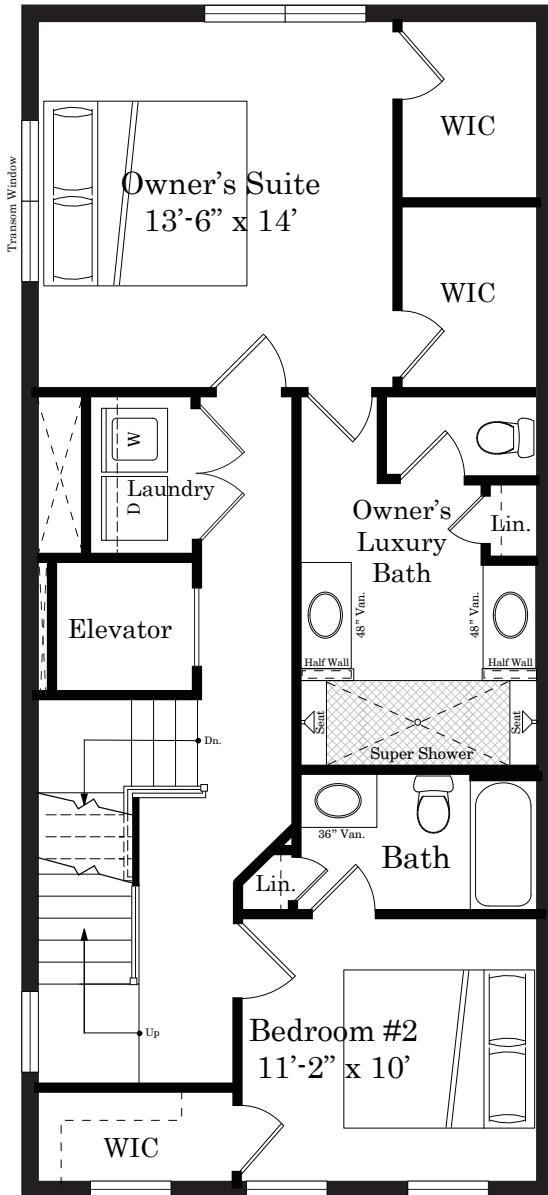

ROCKWELL ON ABERDEEN

THE BRENTWOOD HOMESITE #1

LOWER LEVEL

9 ft. Ceilings

LIVING LEVEL

10 ft. Ceilings

THE BRENTWOOD

HOMESITE #1

BEDROOM LEVEL

9 ft. Ceilings

LOFT

8 ft. Ceilings

Renderings are for illustration purposes only. Dimensions may vary per plan. Windows vary per home. Optional finished dormers available in select plans.