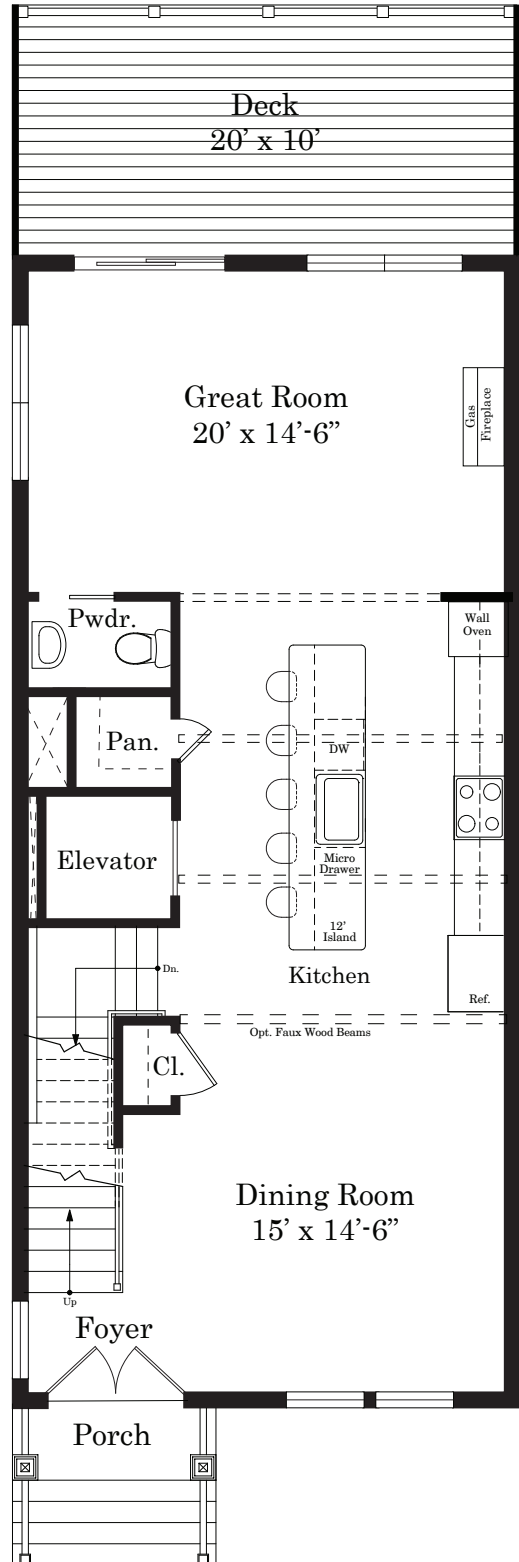

ROCKWELL ON ABERDEEN

THE BRENTWOOD HOMESITE #1

LOWER LEVEL

9 ft. Ceilings

LIVING LEVEL

10 ft. Ceilings

THE BRENTWOOD

HOMESITE #1

BEDROOM LEVEL

9 ft. Ceilings

LOFT

8 ft. Ceilings

Renderings are for illustration purposes only. Dimensions may vary per plan. Windows vary per home. Optional finished dormers available in select plans.