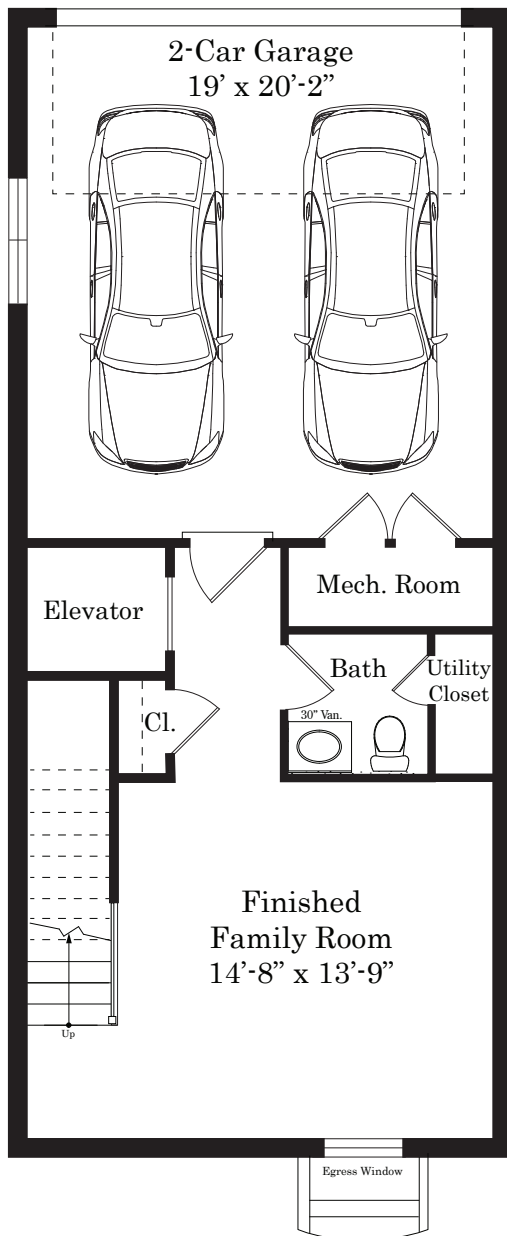

ROCKWELL ON ABERDEEN

THE BRENTWOOD HOMESITE #1

LOWER LEVEL

9 ft. Ceilings

LIVING LEVEL

10 ft. Ceilings

THE BRENTWOOD

HOMESITE #1

BEDROOM LEVEL

9 ft. Ceilings

LOFT

8 ft. Ceilings

Renderings are for illustration purposes only. Dimensions may vary per plan. Windows vary per home. Optional finished dormers available in select plans.