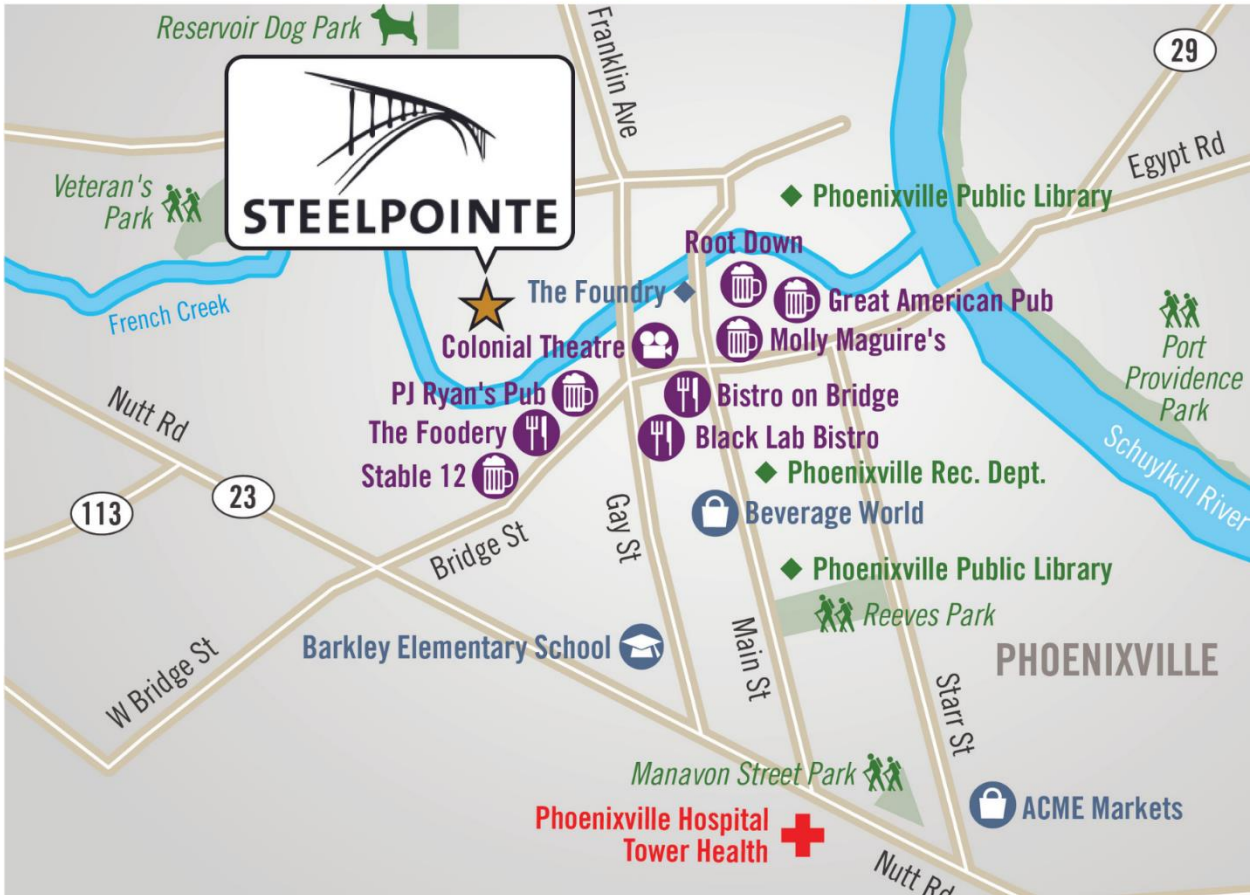

### DINING

- Bridge Street
  - Molly Maguire's Irish Pub
  - Steel City Coffeehouse & Brewery
  - PJ Ryan's Pub
  - Bistro on Bridge
  - Root Down Brewing
  - Il Graniaio
  - Iron Hill Brewery and Restaurant
  - Sedona Taphouse
  - Great American Pub
  - Black Lab Bistro
  - Nui Nui Kitchen
  - Avlos Greek Cuisine
  - The Foodery
  - Stable 12 Brewing Company
  - Paloma's
  - Vecchia Pizzeria
  - Uncle B's BBQ
  - Nudy's Café
- Dunkin' – 1.1 miles
- Wawa – 1.5 miles

### SHOPPING

- Bridge Street Shopping – 0.2 mile
- Phoenixville Farmers' Market – 0.2 mile
- Beverage World – 0.4 mile
- ACME – 1.2 miles
- Fine Wine & Spirits – 1.4 miles
- GIANT – 1.5 miles
- Phoenixville Plaza – 1.5 miles
- Redner's Warehouse Markets – 1.9 miles
- Shoppes at Valley Forge – 1.9 miles
- Providence Town Center – 3.4 miles
- Wegmans – 3.7 miles
- Lowe's – 3.9 miles
- Target – 4 miles
- King of Prussia Mall – 9 miles
- Philadelphia Premium Outlets – 10.4 miles

### ACCESSIBILITY

- PA-29 – 0.4 miles
- Phoenixville Hospital – 1.3 miles
- US Route 422 – 3.3 miles
- I-76 Pennsylvania Turnpike – 5.3 miles
- US Route 202 – 7.9 miles
- Malvern – 8.7 miles
- Paoli Train Station (Paoli/Thorndale Line - Septa/AMTRAK) – 8 miles
- King of Prussia – 9.3 miles
- Wayne – 12.4 miles
- Center City Philadelphia – 29 miles
- Philadelphia International Airport – 30 miles