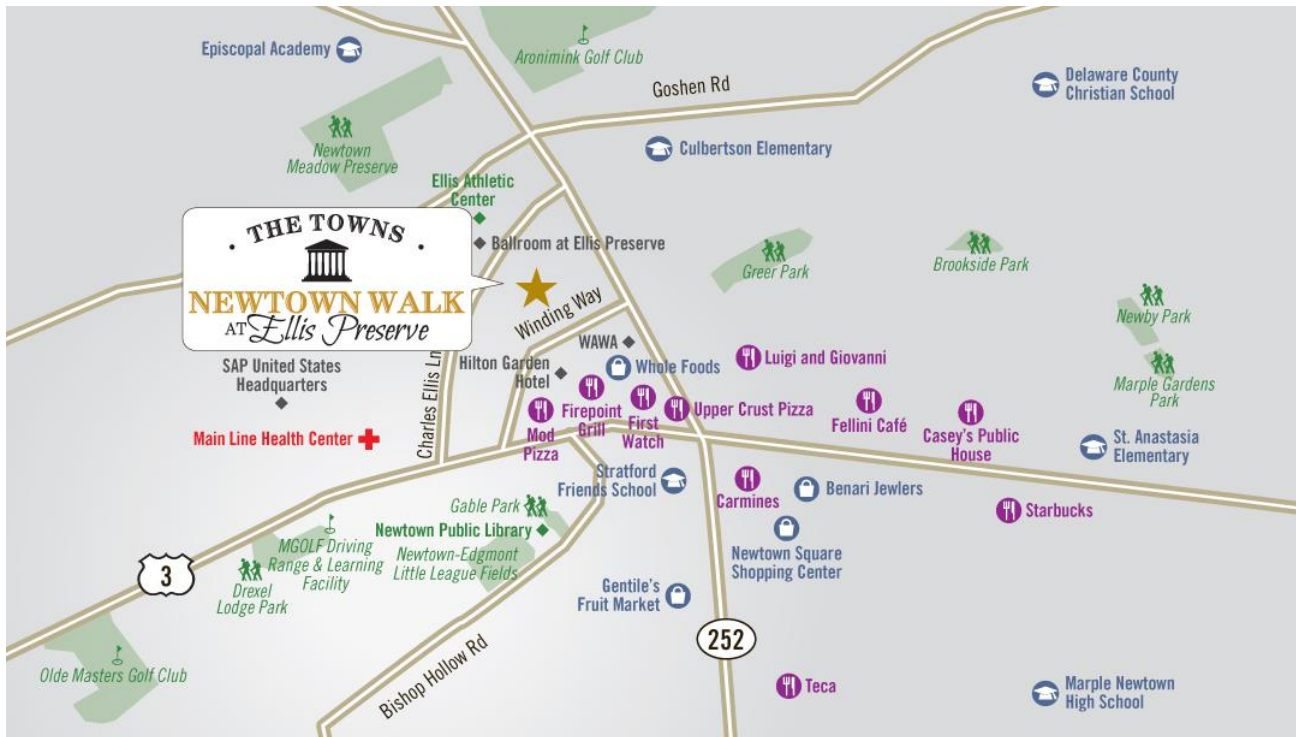

### SHOPPING

- Whole Foods .2 mile
- Benari Jewelers .4 mile
- Gentile's Fruit Market .5 mile
- Luigi and Giovanni .5 mile
- Bella Boutique Monograms .5 mile
- Rite Aid .7 mile
- Ulta Beauty .7 mile
- Hassis Men's Shop .7 mile
- CVS Pharmacy .8 mile
- Nellie by Elizabeth Maar .8 mile
- Nicholas Sebastian Salon Spa .8 mile
- Michael's 1 mile
- ACME 1 mile
- Hallmark 1 mile
- Mostardi Nursery 1.1 miles
- Blush Salon 1.2 miles
- Five Below 1.9 miles
- GIANT 1.9 miles
- Target 3.7 miles
- Lawrence Park Shopping Center 4.6 miles
  - Barnes & Noble
  - HomeGoods
  - TJ Maxx
  - European Wax Center
  - Fine Wine & Good Spirits
  - Hand and Stone
- Trader Joe's 4.8 miles
- Suburban Square 6.6 miles
- King of Prussia Mall 7 miles
- Gateway Shopping Center 7.2 miles

- Teca Newtown Square .8 mile
- Panera Bread 1 mile
- PJ Whelihan's 1.9 miles
- Bonefish Grill 1.9 miles
- Spice Indian Thai Bistro 2.1 miles
- Soprano's 1.7 miles
- Rey Azteca 1.9 miles

### ACCESSIBILITY

- US Route 3 .2 mile
- US Route 252 .1 mile
- US Route 476 3.7 miles
- Wayne Train Station 4.1 miles
- Devon Train Station 4.2 miles
- Bryn Mawr Hospital 5.1 miles
- Philadelphia International Airport 12 miles
- Wilmington 25 miles
- Center City Philadelphia 27 miles

## LOCAL AREA MAP