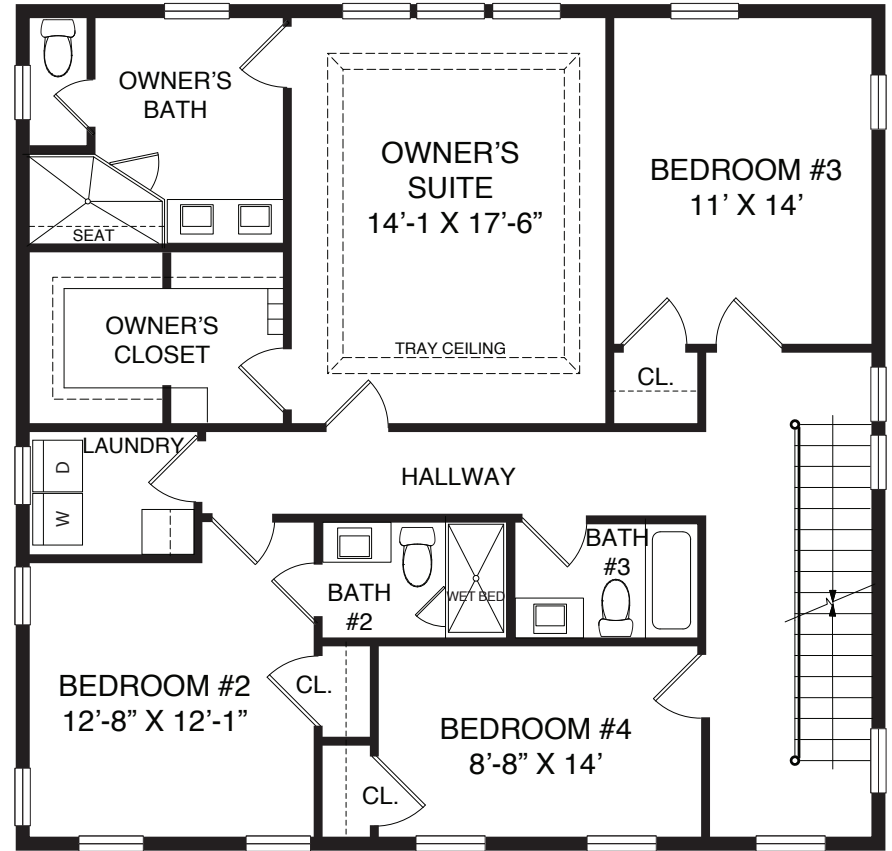

ROCKWELL *on Bloomingdale*

THE WESTMINSTER

Lot 4

The Westminster is a show stopper with rustic Victorian charm. A mix of modern and vintage throughout the design selections. Enjoy the exquisite custom trimwork and gorgeous stone fireplace which is the focal point of the main floor. This home has 6 bedrooms, 4 full and 2 half baths, a designated office space, a flex loft space, and a finished basement. In today's world, this home has it all. Plenty of space to entertain, to relax, and to work from home all walkable to the best of Wayne.

ROCKWELL
on Bloomingdale

Luxury Single Family Homes
Walkable to Wayne, PA
RockwellCustom.com
484.445.4310

ROCKWELL
on Bloomingdale

Although all illustrations and specifications are believed correct at the time of publication, accuracy cannot be guaranteed. The right is reserved to make changes, without notice or obligation. Windows, doors, ceilings and room sizes may vary depending on the options and elevations selected. Optional items are available at additional cost. Actual square footage will vary based on floor plan configuration and options selection. This brochure is for illustrative purposes only and not part of a legal contract.