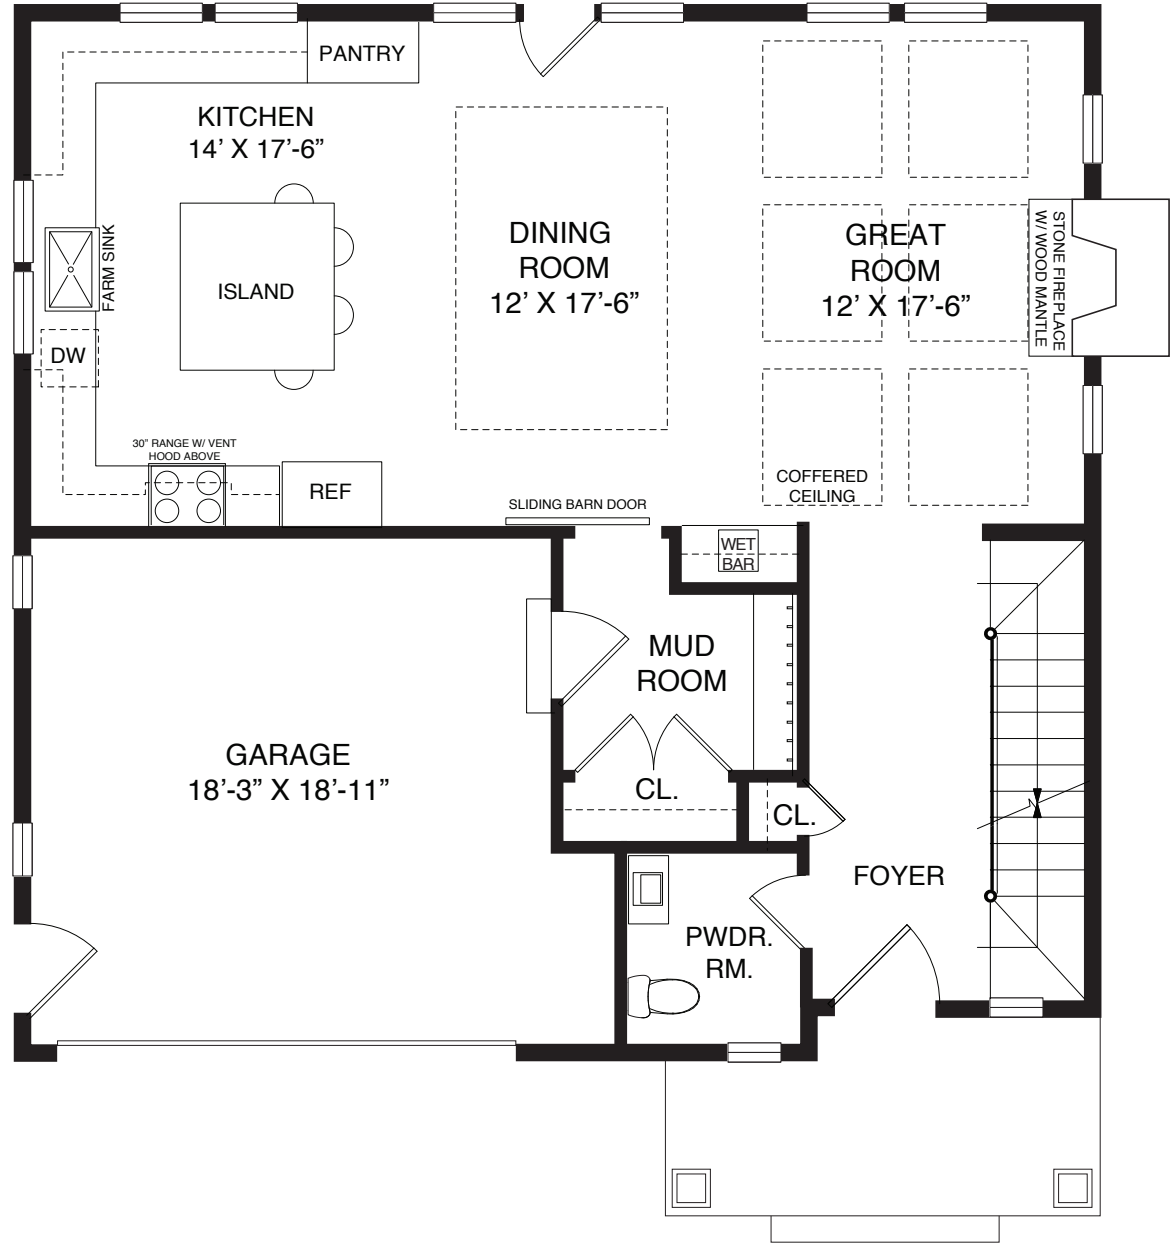

ROCKWELL *on Bloomingdale*

THE WESTMINSTER

Lot 4

The Westminster is a show stopper with rustic Victorian charm. A mix of modern and vintage throughout the design selections. Enjoy the exquisite custom trimwork and gorgeous stone fireplace which is the focal point of the main floor. This home has 6 bedrooms, 4 full and 2 half baths, a designated office space, a flex loft space, and a finished basement. In today's world, this home has it all. Plenty of space to entertain, to relax, and to work from home all walkable to the best of Wayne.

ROCKWELL
on Bloomingdale

Luxury Single Family Homes
Walkable to Wayne, PA
RockwellCustom.com
484.445.4310

ROCKWELL
on Bloomingdale

Although all illustrations and specifications are believed correct at the time of publication, accuracy cannot be guaranteed. The right is reserved to make changes, without notice or obligation. Windows, doors, ceilings and room sizes may vary depending on the options and elevations selected. Optional items are available at additional cost. Actual square footage will vary based on floor plan configuration and options selection. This brochure is for illustrative purposes only and not part of a legal contract.