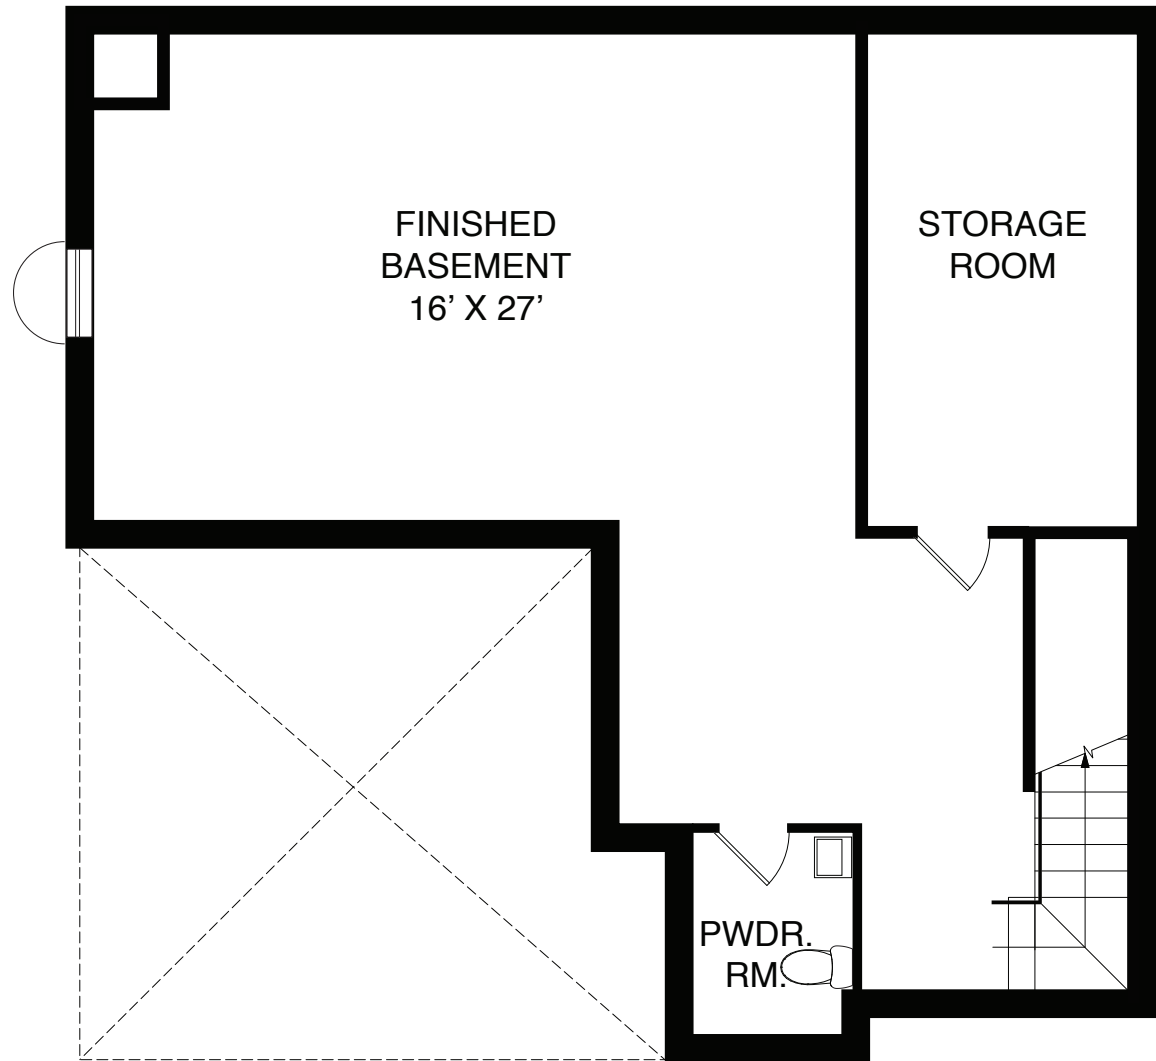

ROCKWELL *on Bloomingdale*

THE WESTMINSTER

Lot 4

The Westminster is a show stopper with rustic Victorian charm. A mix of modern and vintage throughout the design selections. Enjoy the exquisite custom trimwork and gorgeous stone fireplace which is the focal point of the main floor. This home has 6 bedrooms, 4 full and 2 half baths, a designated office space, a flex loft space, and a finished basement. In today's world, this home has it all. Plenty of space to entertain, to relax, and to work from home all walkable to the best of Wayne.