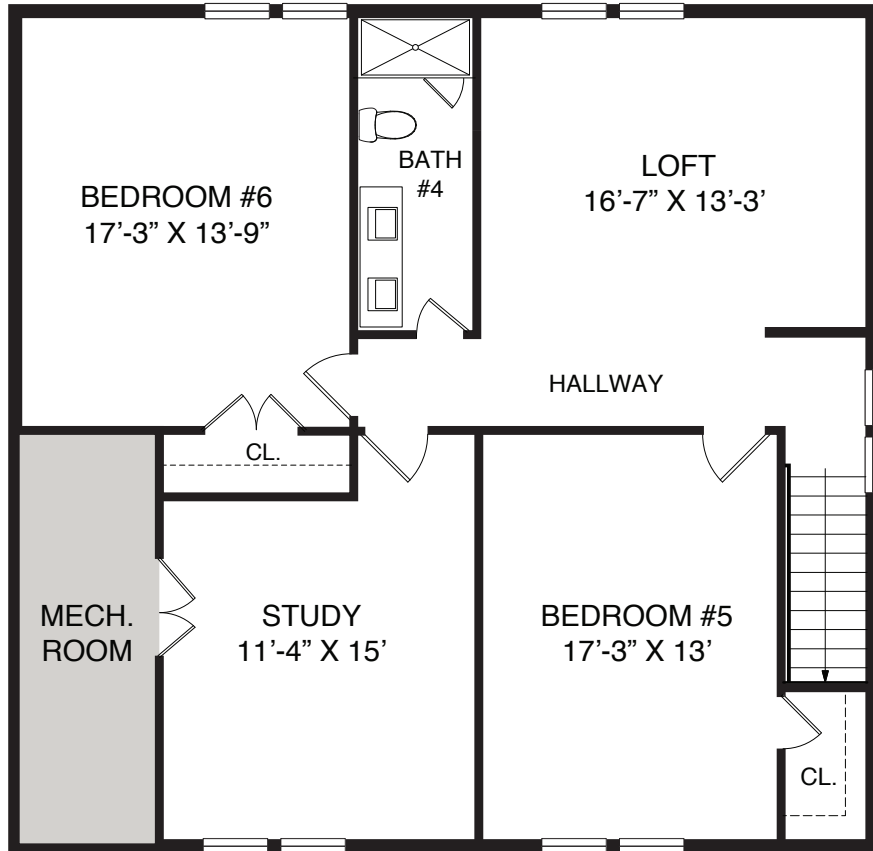

ROCKWELL *on Bloomingdale*

THE WESTMINSTER

Lot 4

The Westminster is a show stopper with rustic Victorian charm. A mix of modern and vintage throughout the design selections. Enjoy the exquisite custom trimwork and gorgeous stone fireplace which is the focal point of the main floor. This home has 6 bedrooms, 4 full and 2 half baths, a designated office space, a flex loft space, and a finished basement. In today's world, this home has it all. Plenty of space to entertain, to relax, and to work from home all walkable to the best of Wayne.

ROCKWELL
on Bloomingdale

Luxury Single Family Homes
Walkable to Wayne, PA
RockwellCustom.com
484.445.4310

ROCKWELL
on Bloomingdale

Although all illustrations and specifications are believed correct at the time of publication, accuracy cannot be guaranteed. The right is reserved to make changes, without notice or obligation. Windows, doors, ceilings and room sizes may vary depending on the options and elevations selected. Optional items are available at additional cost. Actual square footage will vary based on floor plan configuration and options selection. This brochure is for illustrative purposes only and not part of a legal contract.