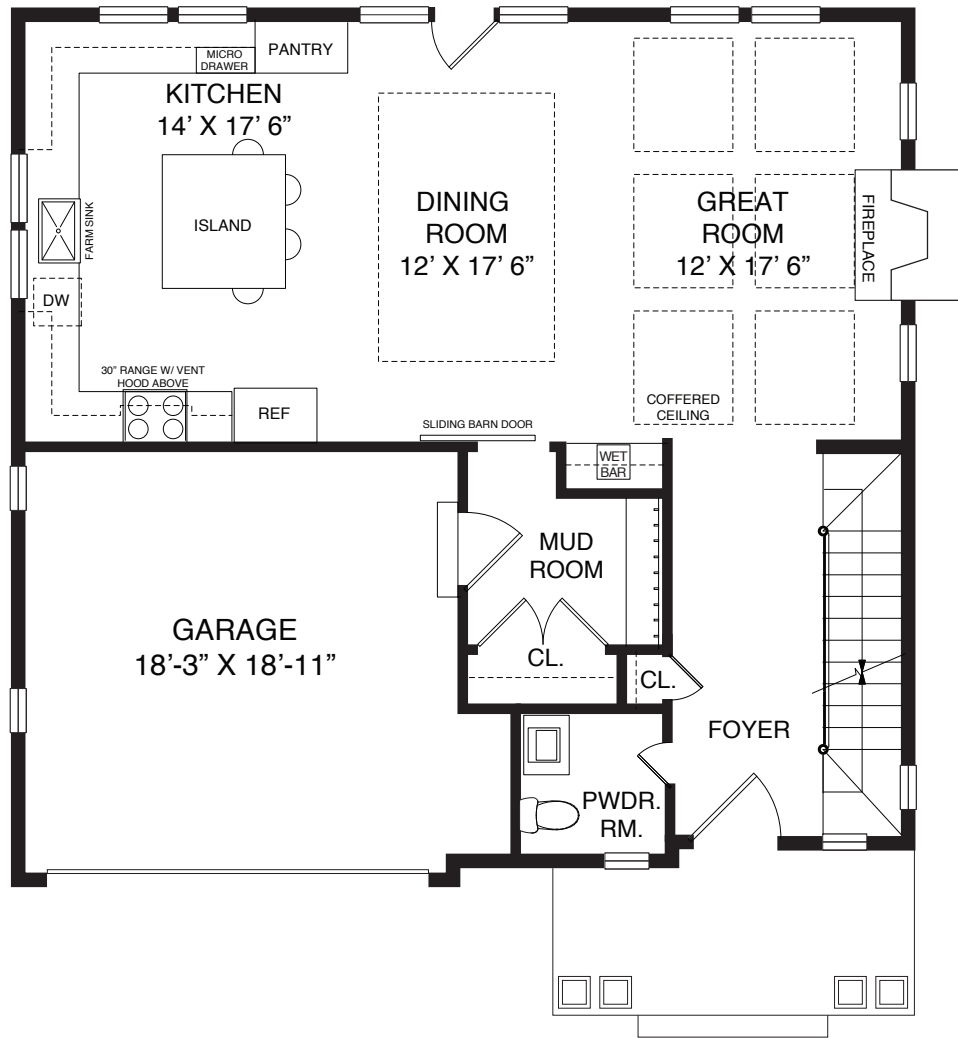

ROCKWELL *on Bloomingdale*

Although all illustrations and specifications are believed correct at the time of publication, accuracy cannot be guaranteed. The right is reserved to make changes, without notice or obligation. Windows, doors, ceilings and room sizes may vary depending on the options and elevations selected. Optional items are available at additional cost. Actual square footage will vary based on floor plan configuration and options selection. This brochure is for illustrative purposes only and not part of a legal contract.