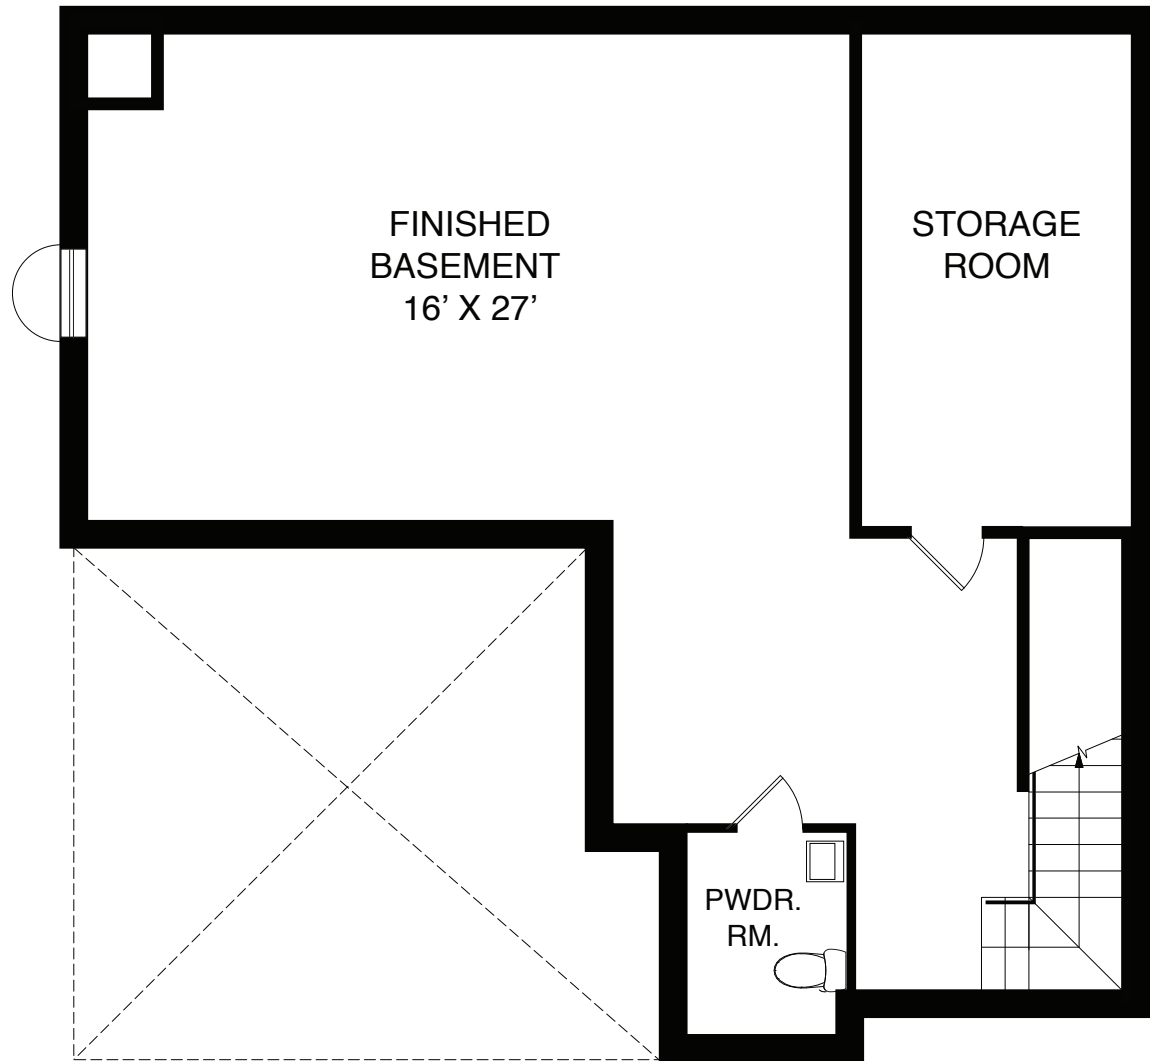

## THE NOTTING HILL

*Lot 3*

**The Notting Hill** exudes modern farmhouse design features. So many details to take in like shiplap, custom trimwork, rustic wood mantle, shiplap chimney hood, entertainment wet bar. This is a dream chef's kitchen with a large island for gathering. 10 ft ceilings create a light and airy space. Convenient mudroom with cubbies and large closet for plenty of storage. 4 bedrooms, 4 full baths, 2 half baths, designated office, additional flex room in loft, and finished basement provide plenty of living space at home. The Notting Hill on Bloomingdale Ave is a treasure like no other where you can walk to Wayne!