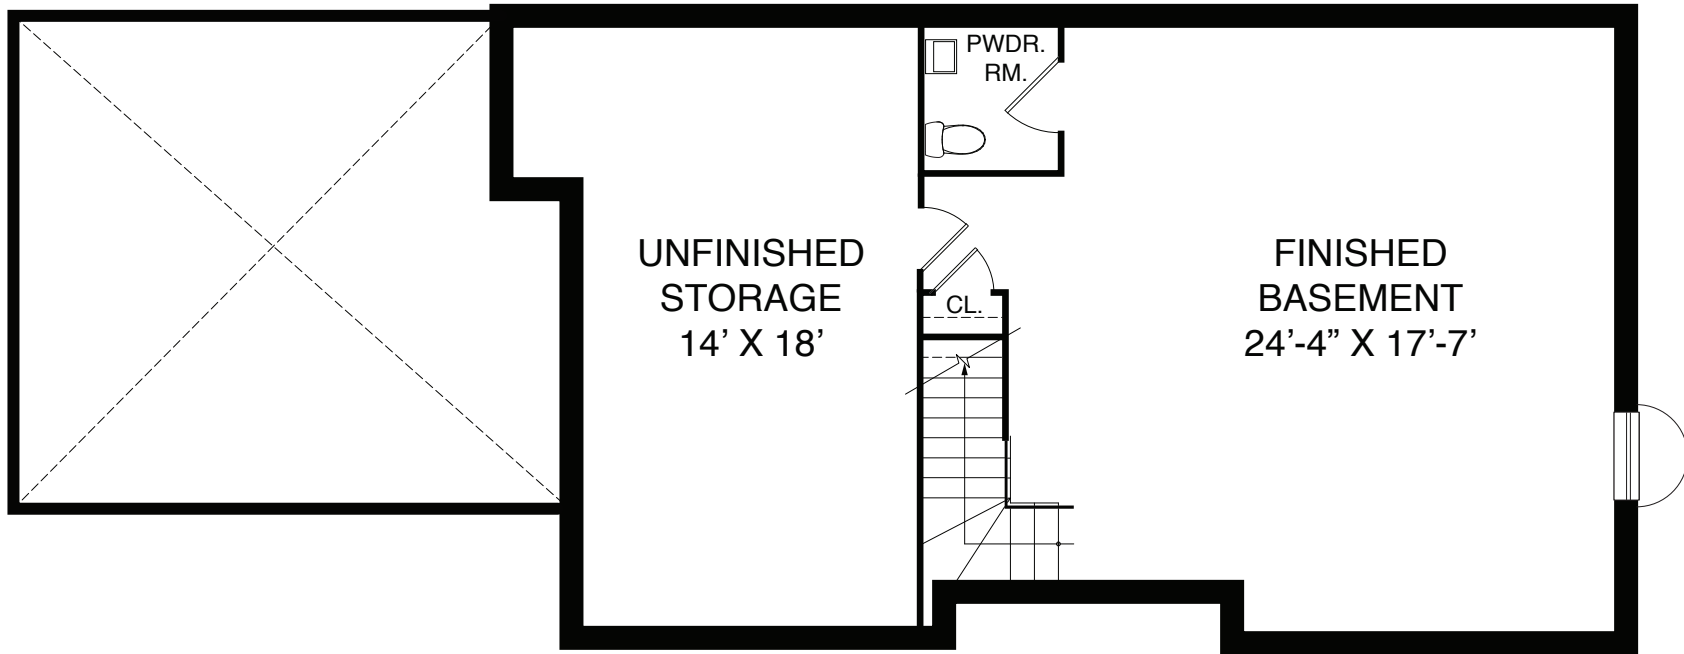

## THE BIRMINGHAM

*Lot 1*

**The Birmingham** boasts amazing curb appeal on Bloomingdale Ave. This home is truly one of a kind. Unique Cottage Transitional Styled interior, 5 bedrooms, 5 full baths, 2 half baths, flex loft space, convenient upstairs laundry, finished basement, mudroom with cubbies, 2 car side entry garage, 3,675 sq ft, coveted location. All within a short walk to Wayne. Luxury and Location! This opportunity won't last long.