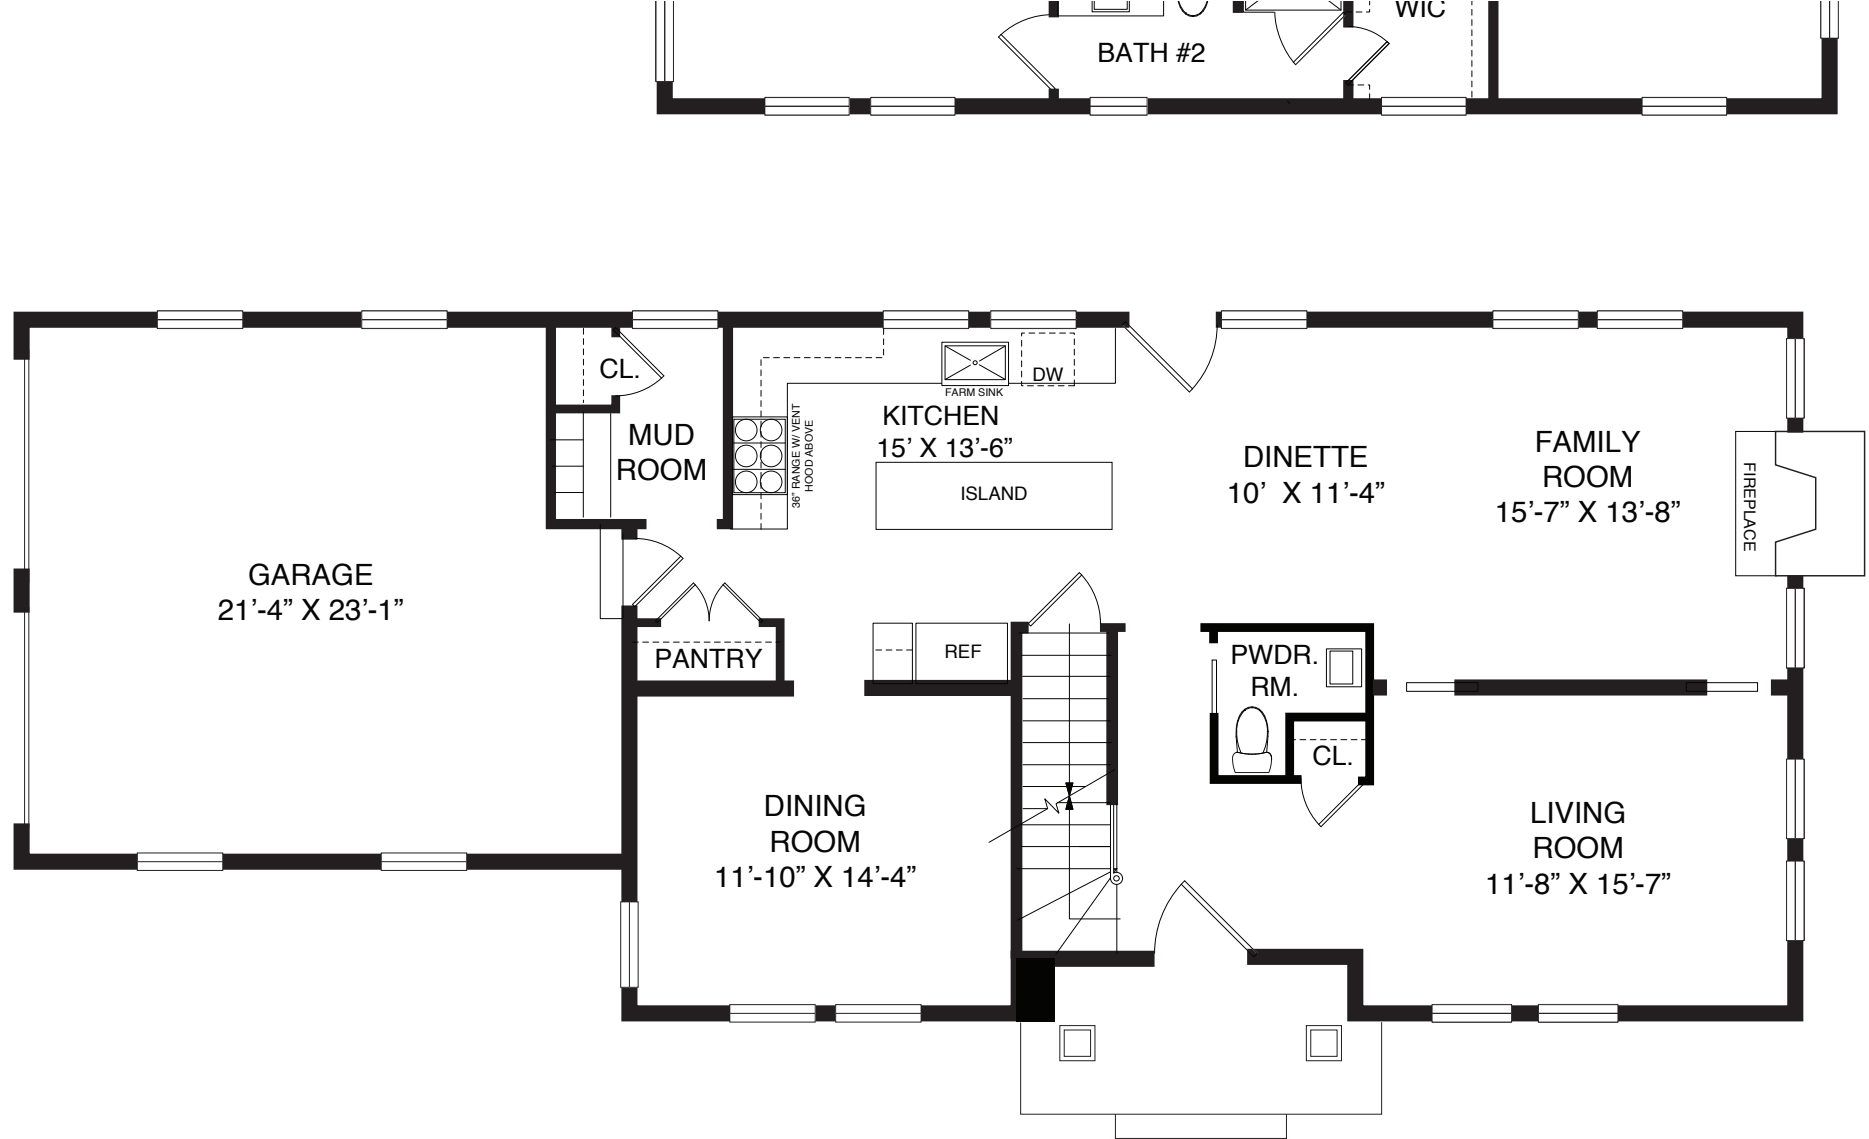

ROCKWELL *on Bloomingdale*

Although all illustrations and specifications are believed correct at the time of publication, accuracy cannot be guaranteed. The right is reserved to make changes, without notice or obligation. Windows, doors, ceilings and room sizes may vary depending on the options and elevations selected. Optional items are available at additional cost. Actual square footage will vary based on floor plan configuration and options selection. This brochure is for illustrative purposes only and not part of a legal contract.