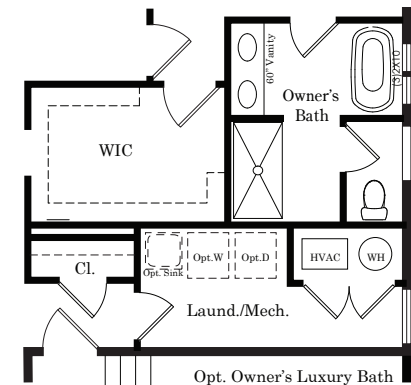

Opt. Loft

First Floor Plan W/ Opt. Loft & Luxury Bath

First Floor Plan W/ Opt. Basement

First Floor Plan W/ Opt. Loft

First Floor Plan W/ Opt. Basement & Loft

Opt. Owner's Luxury Bath

THE CANAL DISTRICT AT FORT DUPONT

Although all illustrations and specifications are believed correct at the time of publication, accuracy cannot be guaranteed. The right is reserved to make changes, without notice or obligation. Windows, doors, ceilings and room sizes may vary depending on the options and elevations selected. Optional items are available at additional cost. Actual square footage will vary based on floor plan configuration and options selection. This brochure is for illustrative purposes only and not part of a legal contract.