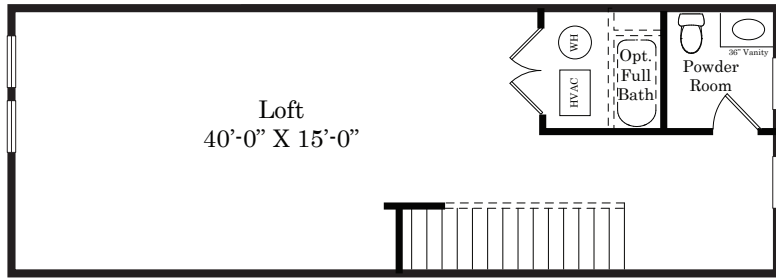

**THE CANAL DISTRICT
AT FORT DUPONT**

**Luxury Single Family Homes Located in
Delaware City, DE
RockwellCustom.com
302.588.7600**

Steps from garage/
porch/patio may vary
due to site conditions

Opt. Loft w/ Bedroom

Opt. Loft

First Floor Plan W/ Opt. Loft & Luxury Bath

First Floor Plan W/ Opt. Basement

First Floor Plan W/ Opt. Loft

First Floor Plan W/ Opt. Basement & Loft

Opt. Owner's Luxury Bath

THE CANAL DISTRICT AT FORT DUPONT